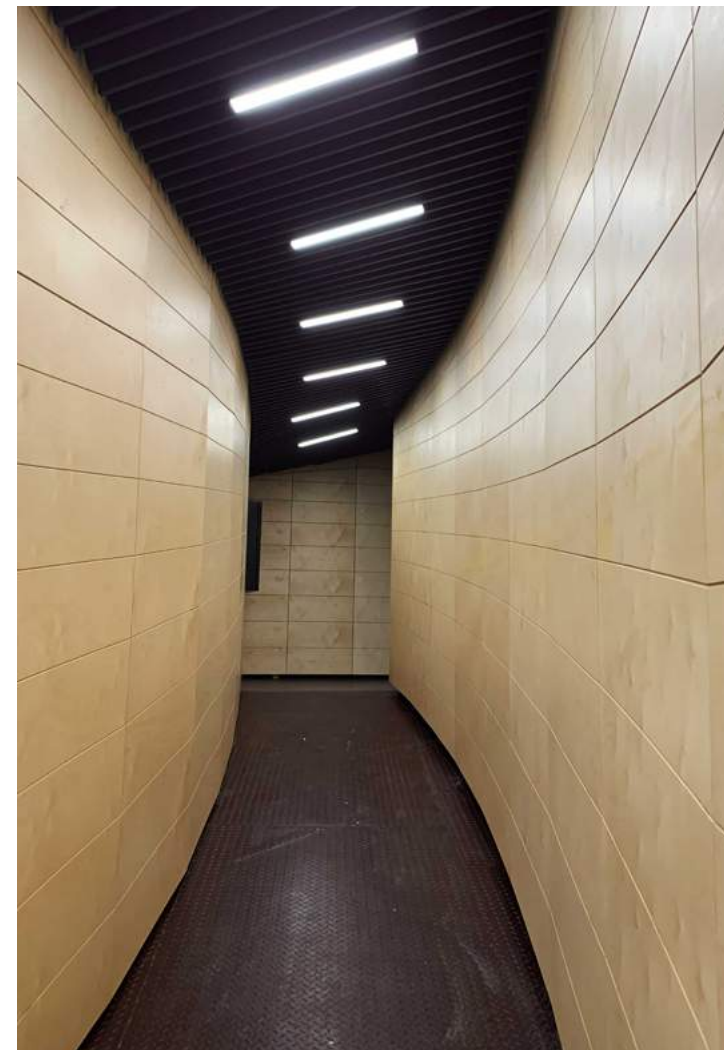

#PUBLIC SPACE
MUZE GAZHANE, TURKEY

Wall application
Tailor Made Service

ROOM XIX OF UN PALACE, SWITZERLAND

Wall and ceiling application

Tailor Made Service
Varnished birch

Design by DS ARCHITECTS

#PUBLIC SPACE