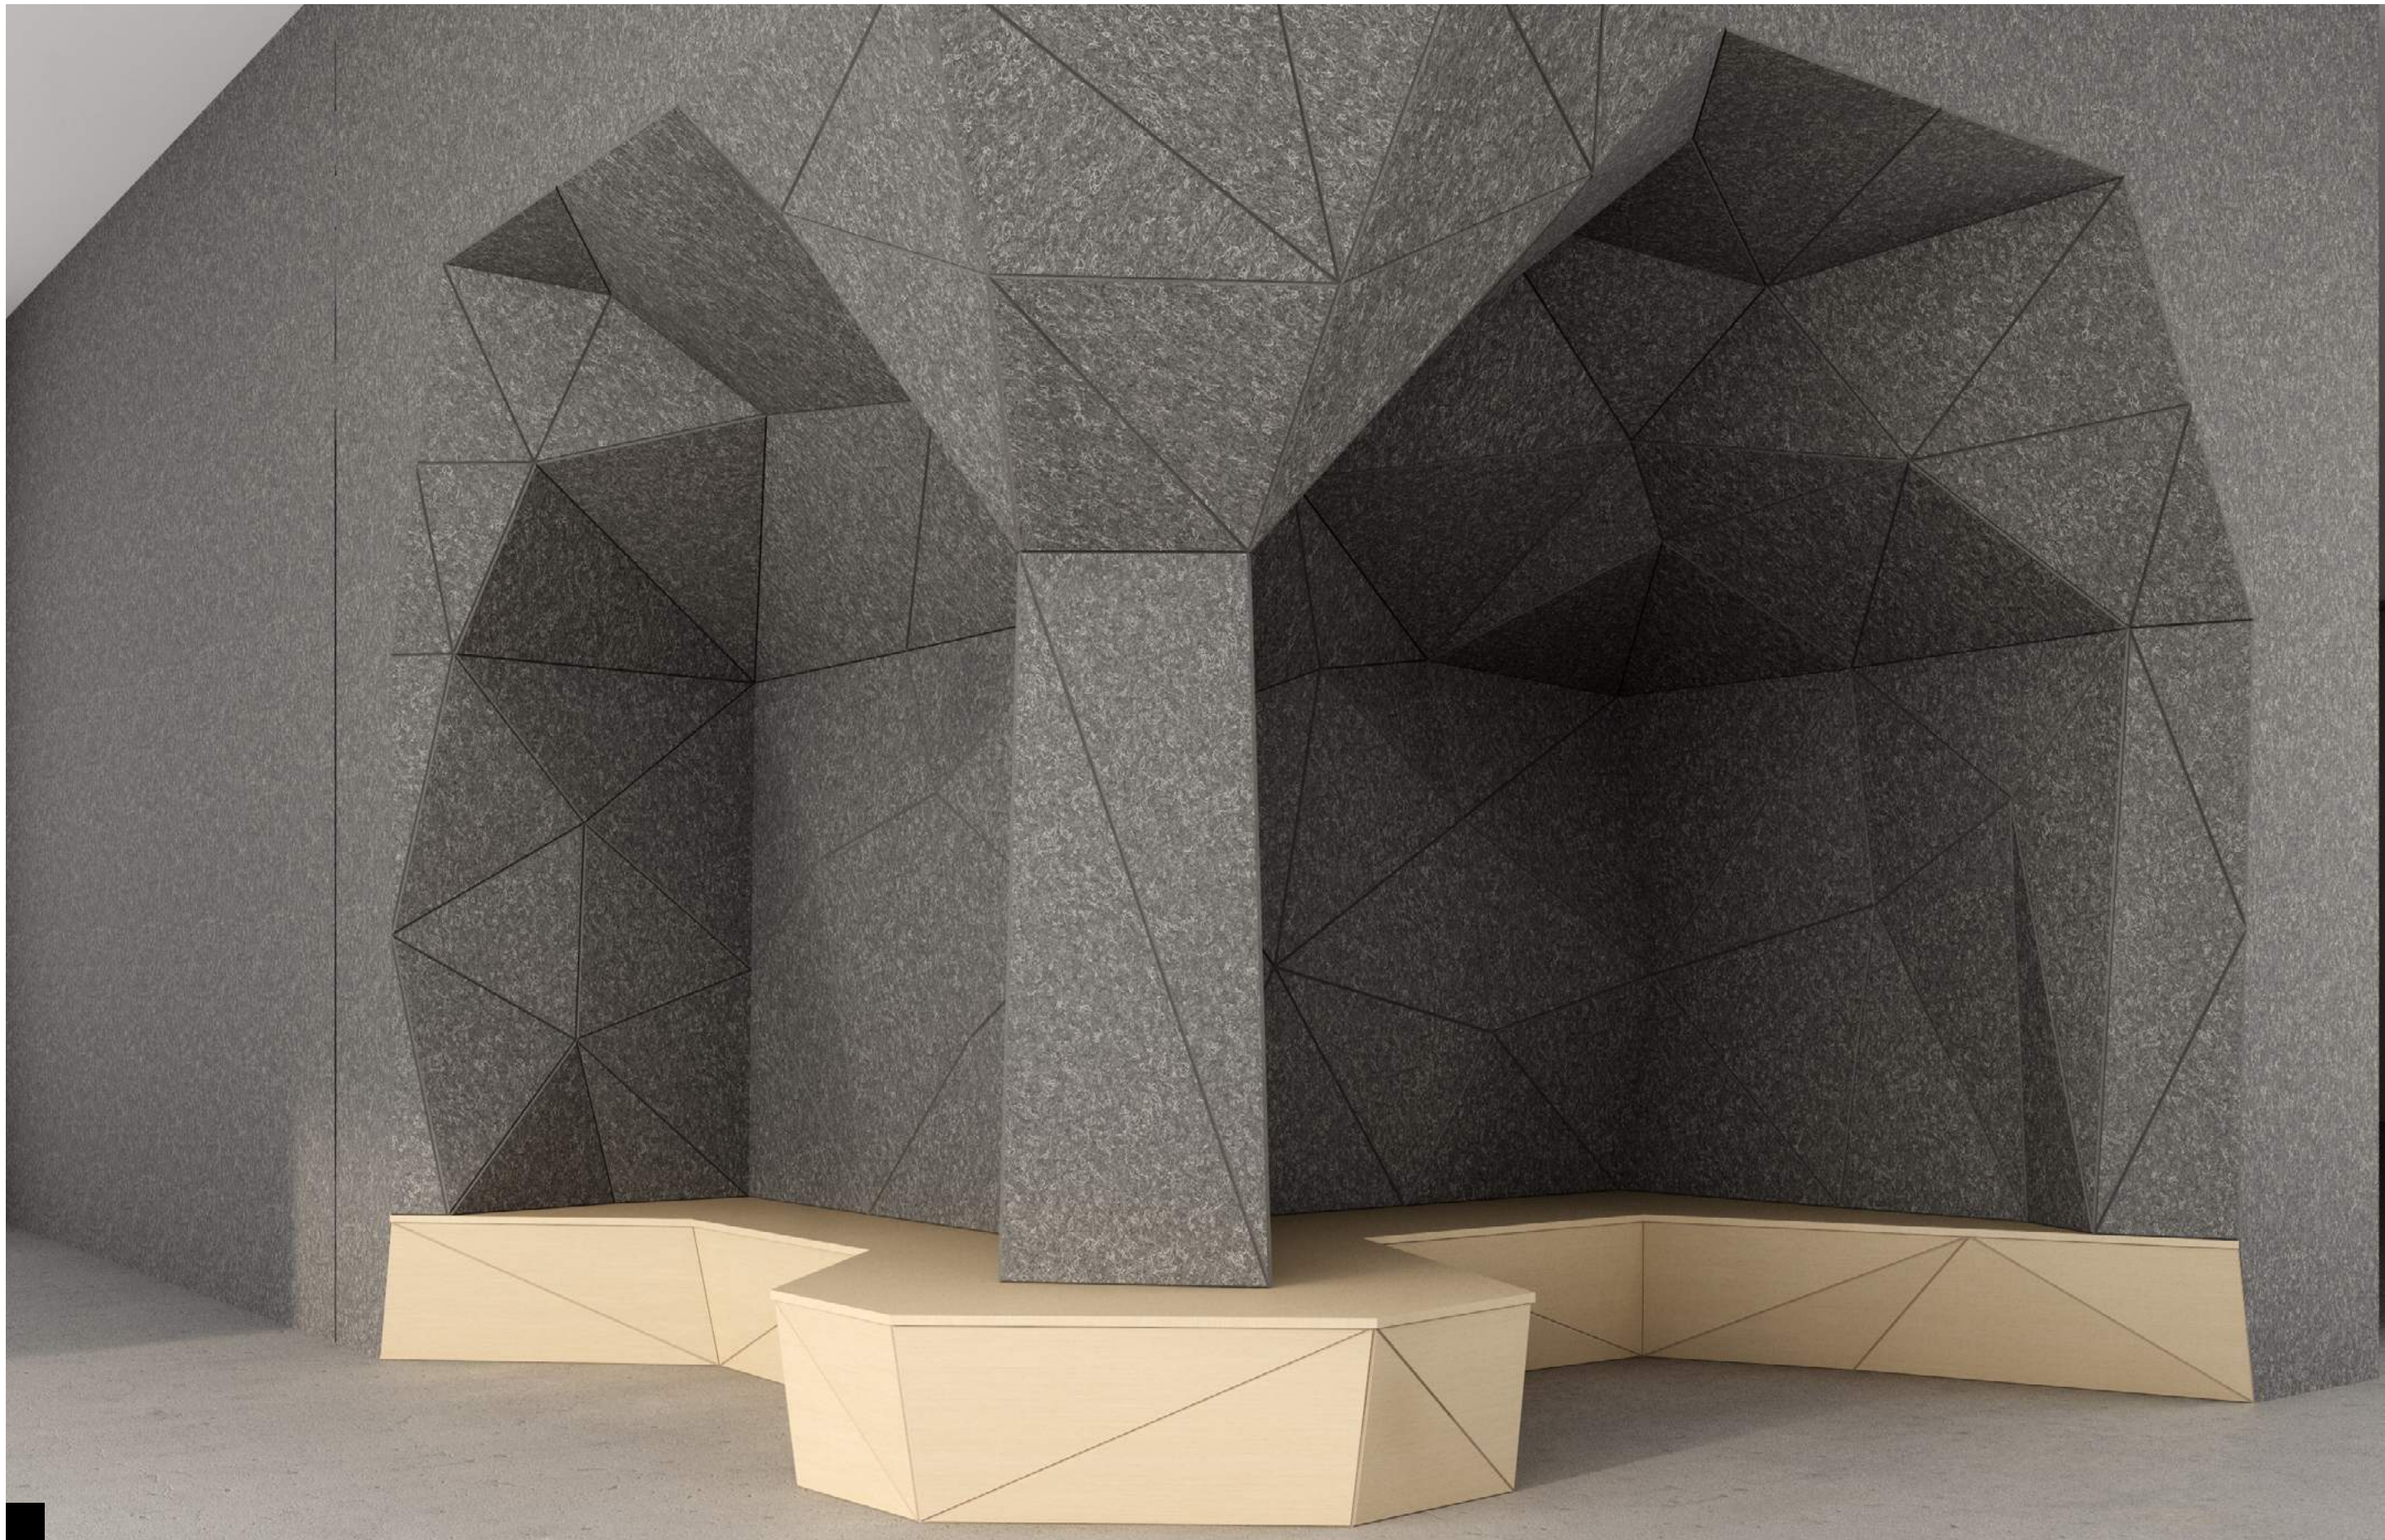

#WORKSPACE

Wall and ceiling application
Tailor Made Service