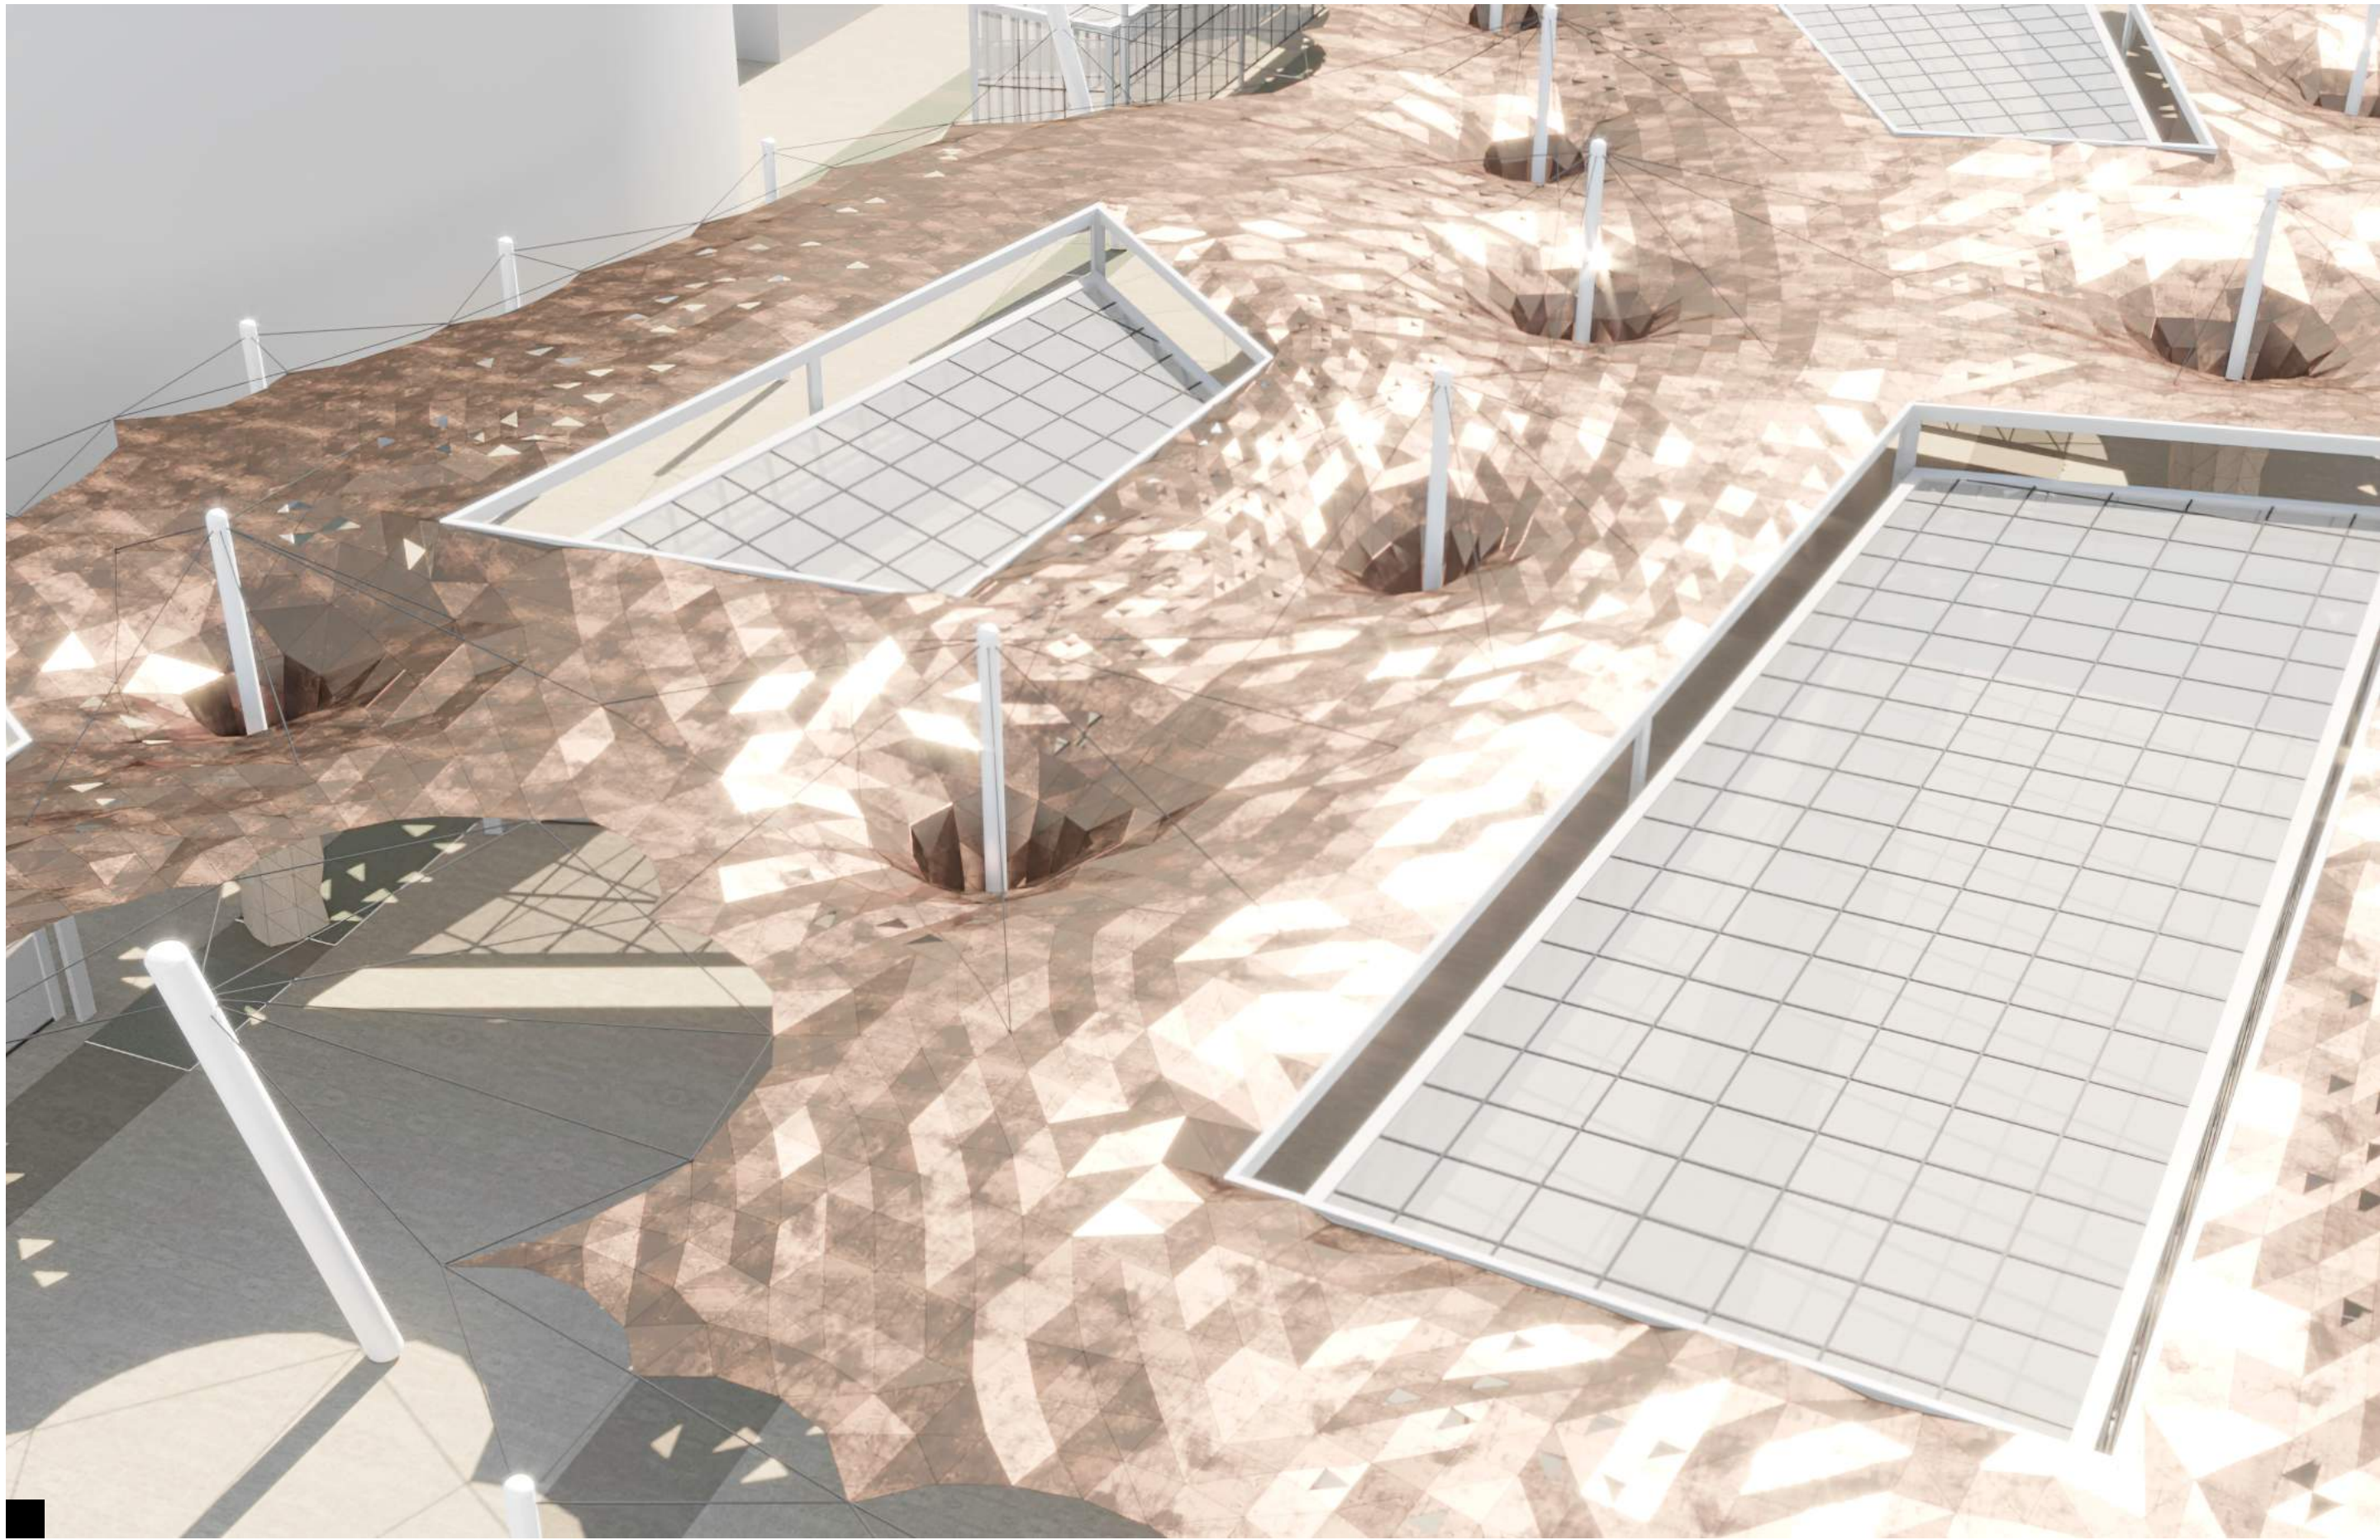

Varnished okoume

Design by Il Prisma

#OUTDOOR

Wall application
Tailor Made Service
Ultra-thin reconstituted wood

#OUTDOOR

Ceiling application
Tailor Made Service

#OUTDOOR

Wall application
Tailor Made Service