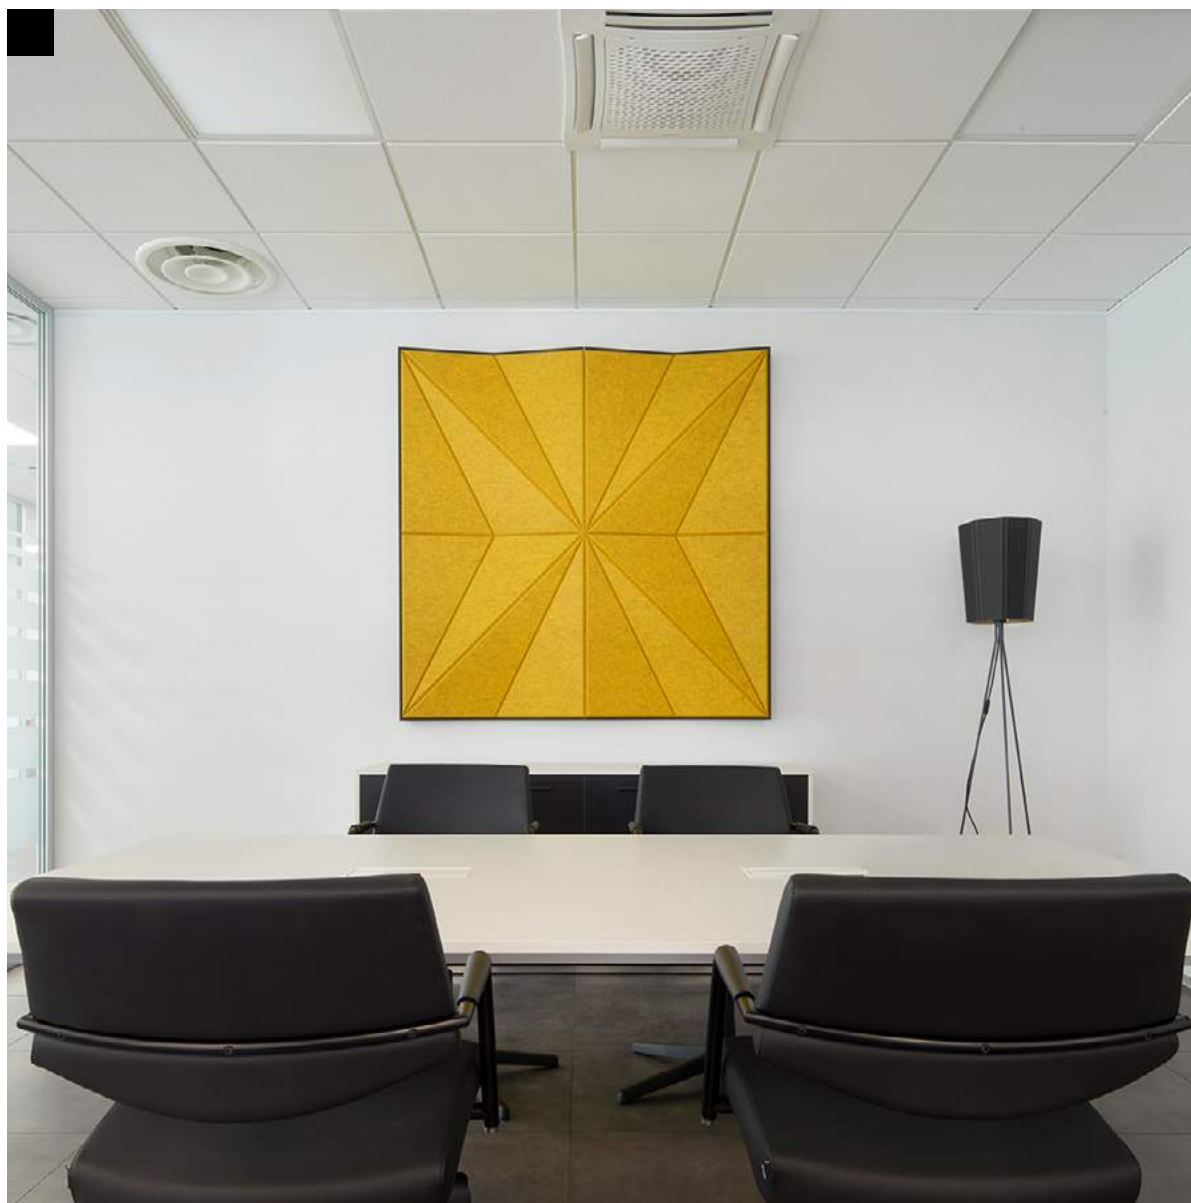

DRAEGER, ITALY

Wall application – reception

Fold Panels O-GAMI_NO 02 rectangular
Blue MDF

Wall application – stairs

Fold Panels O-GAMI_DO 01 rectangular
Blue MDF

Wall application – meeting room

Fold Panels O-GAMI_DO 01 square
Yellow synthetic felt

Wall application – focus rooms

Fold Panels O-GAMI_TO 01, 02 and 03
Grey, green and blue synthetic felt

Design by APIUC Architetti Associati and Matteo Lomaglio