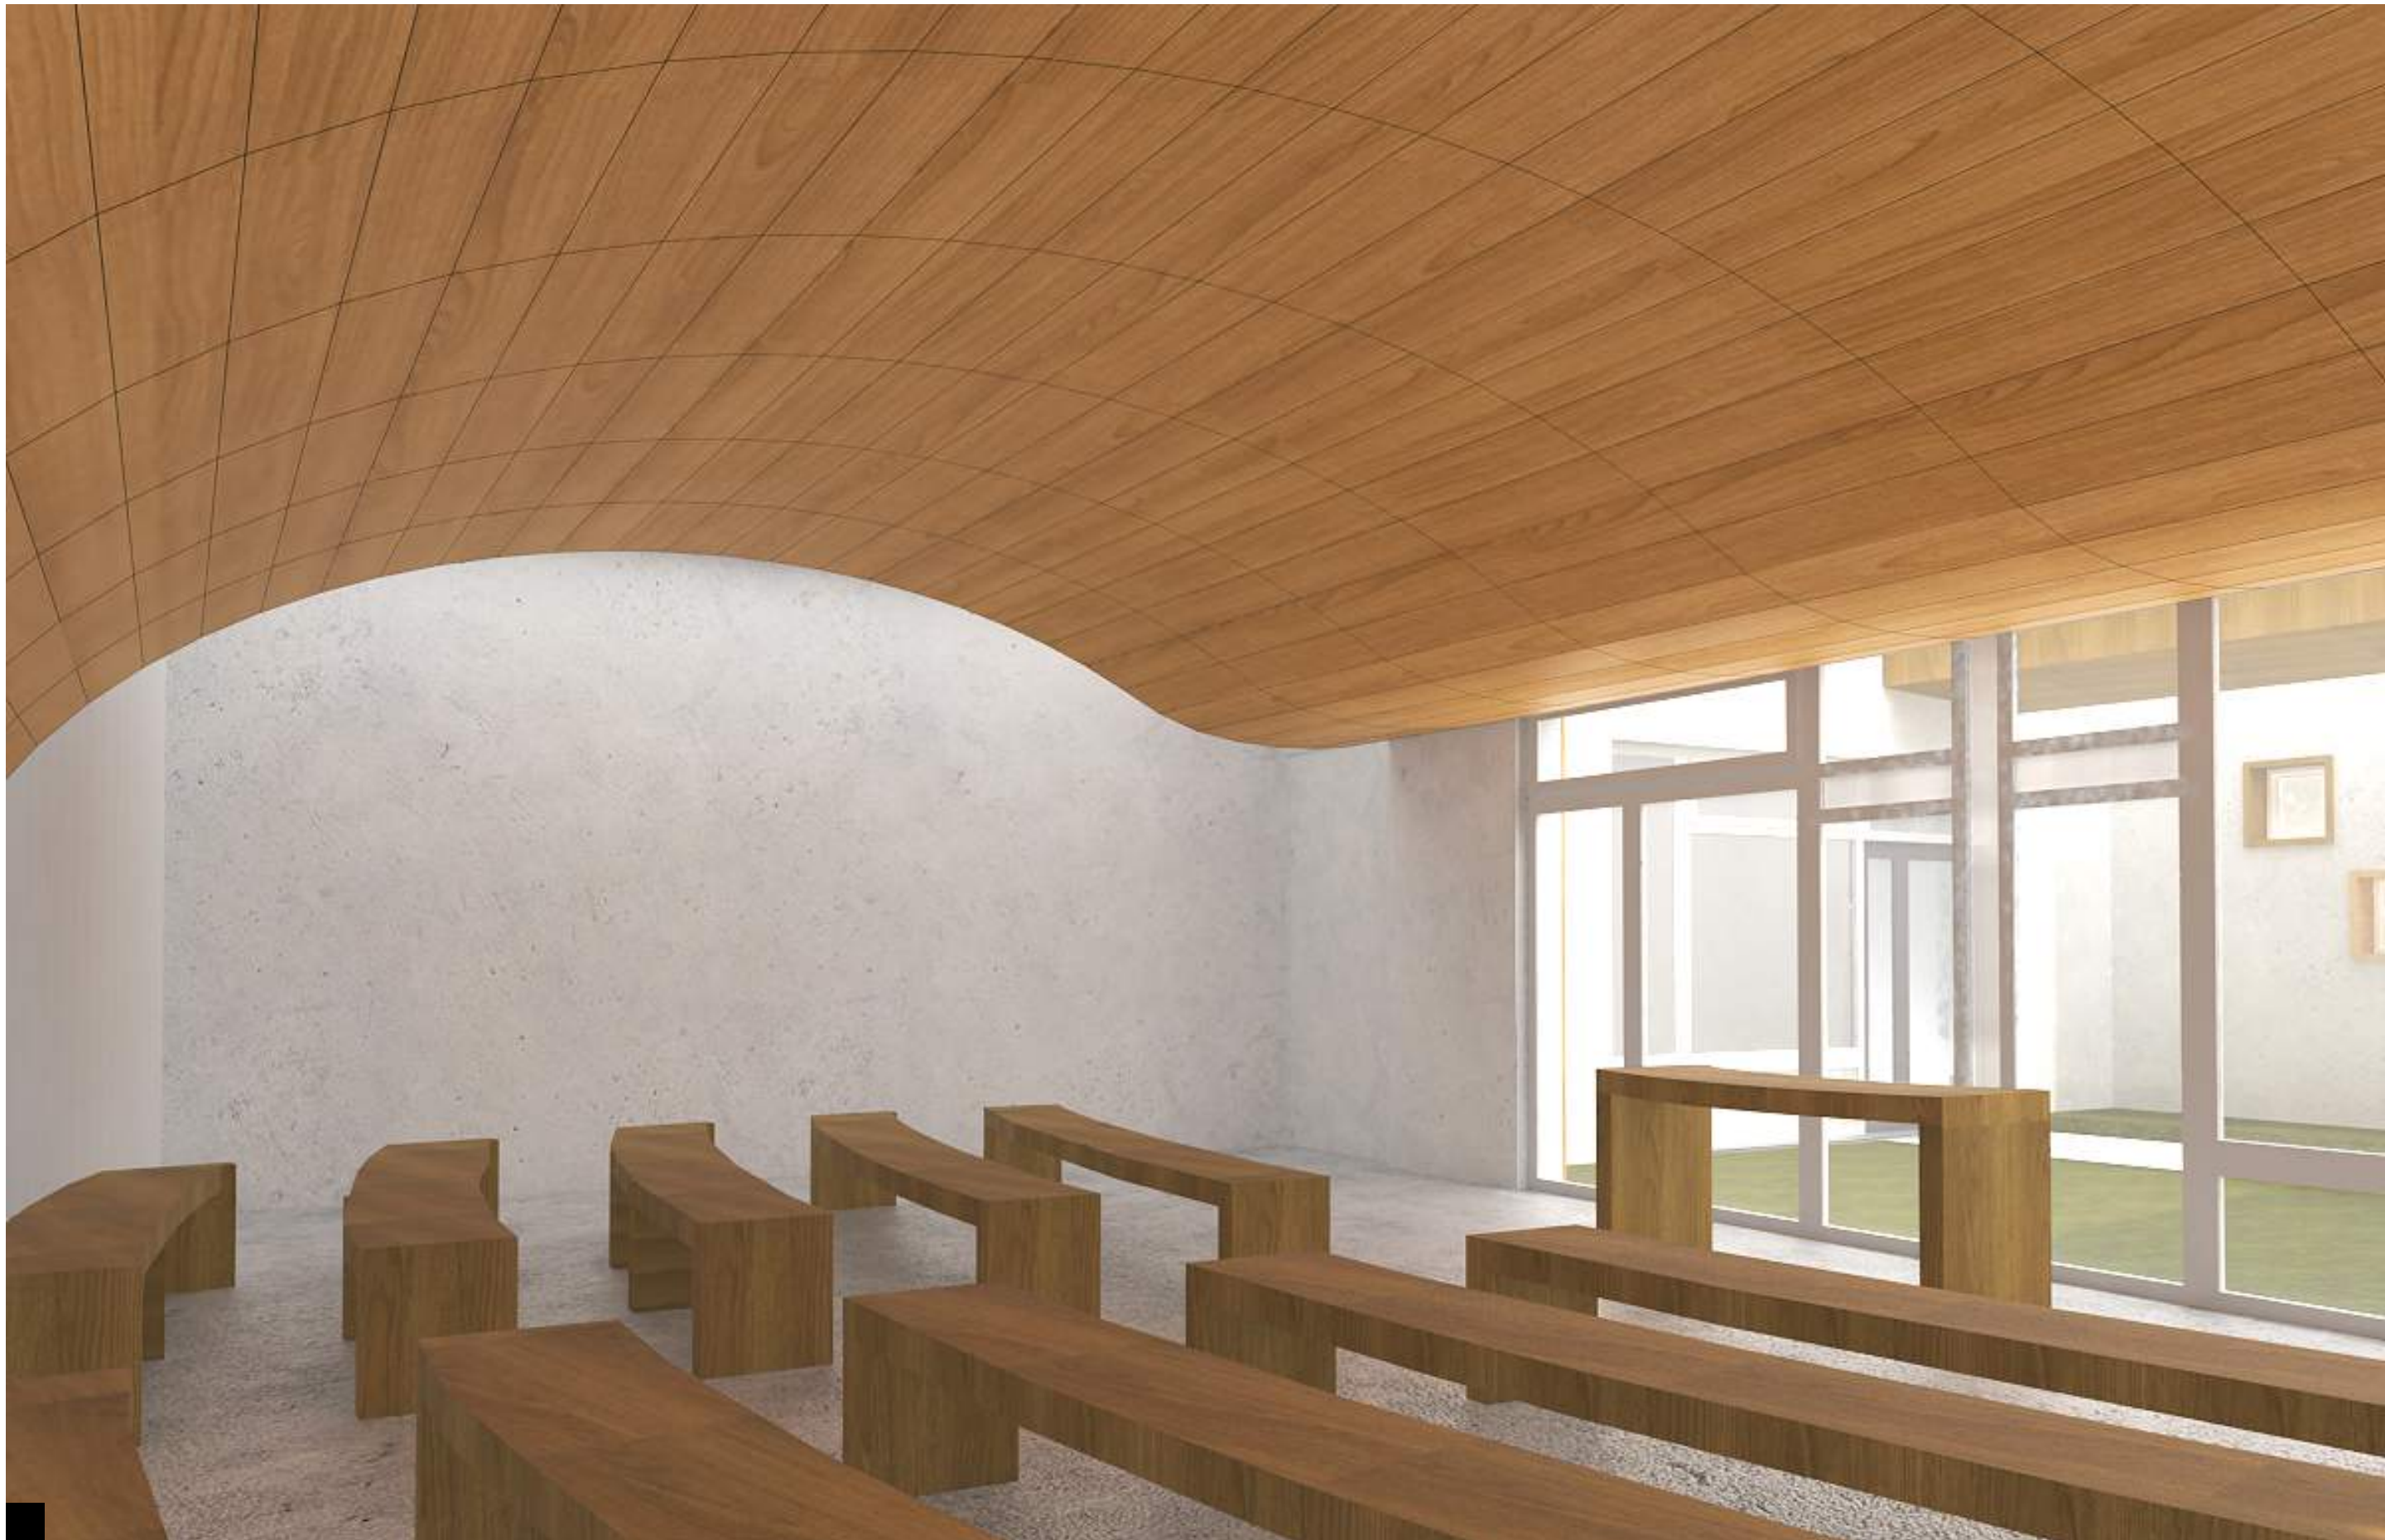

#PUBLIC SPACE

Wall application
Tailor Made Service