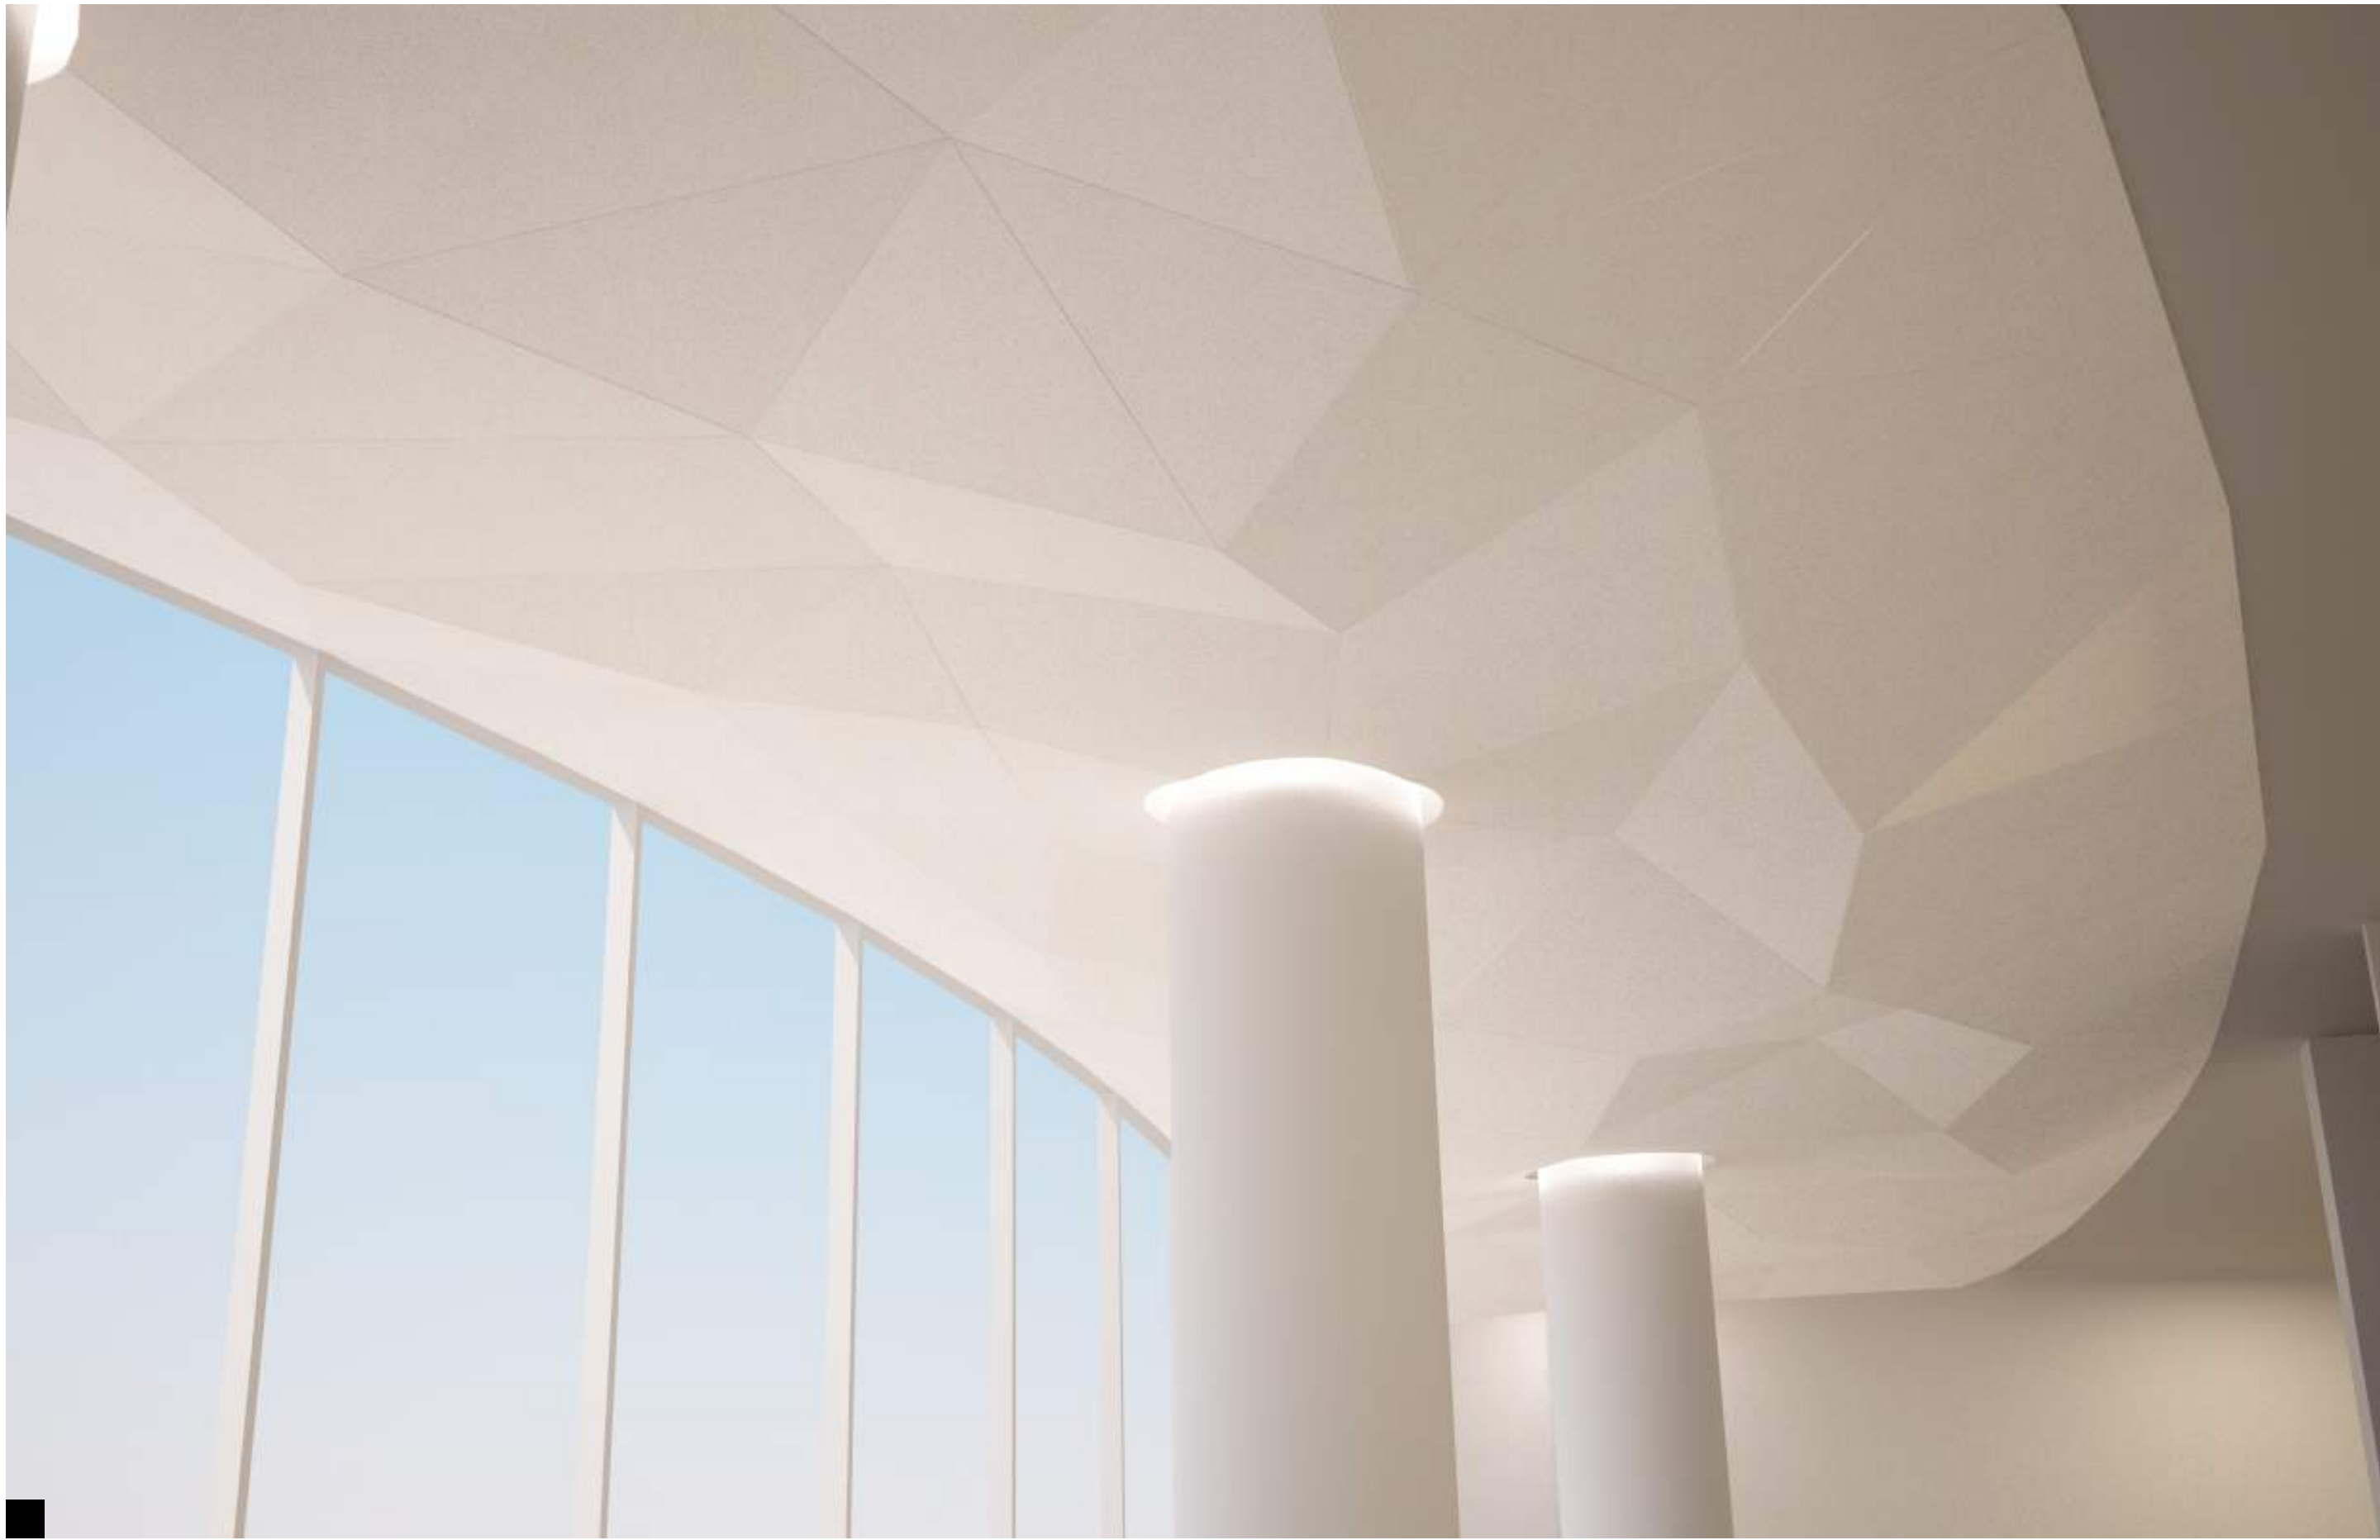

#MISCELLANEOUS

Ceiling application
Tailor Made Service