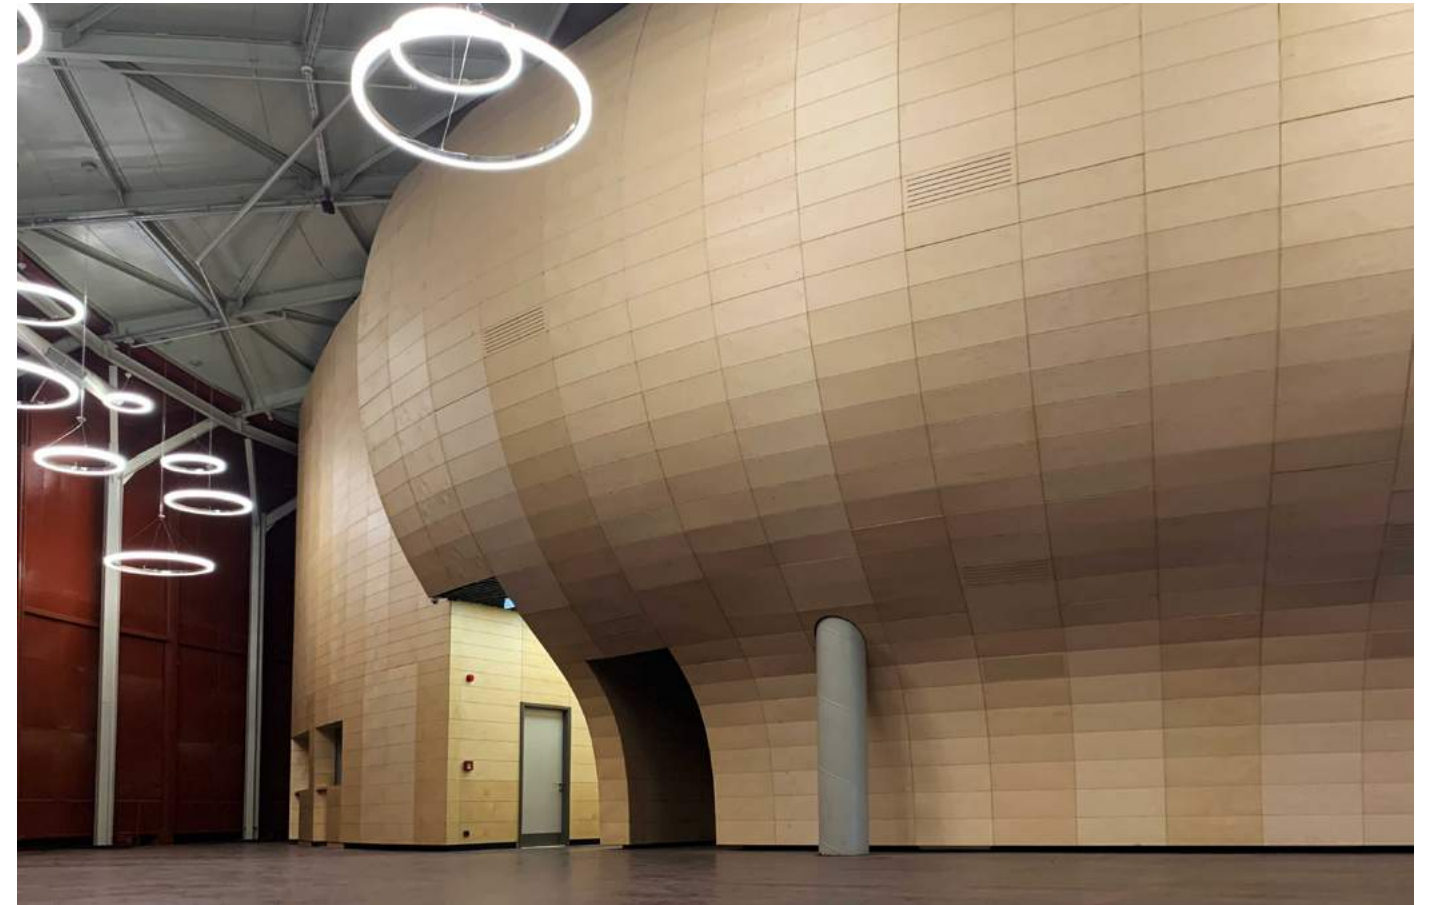

#PUBLIC SPACE
MUZE GAZHANE, TURKEY

Wall application
Tailor Made Service

ROOM XIX OF UN PALACE, SWITZERLAND

Wall and ceiling application

Tailor Made Service
Varnished birch

Design by DS ARCHITECTS

#PUBLIC SPACE