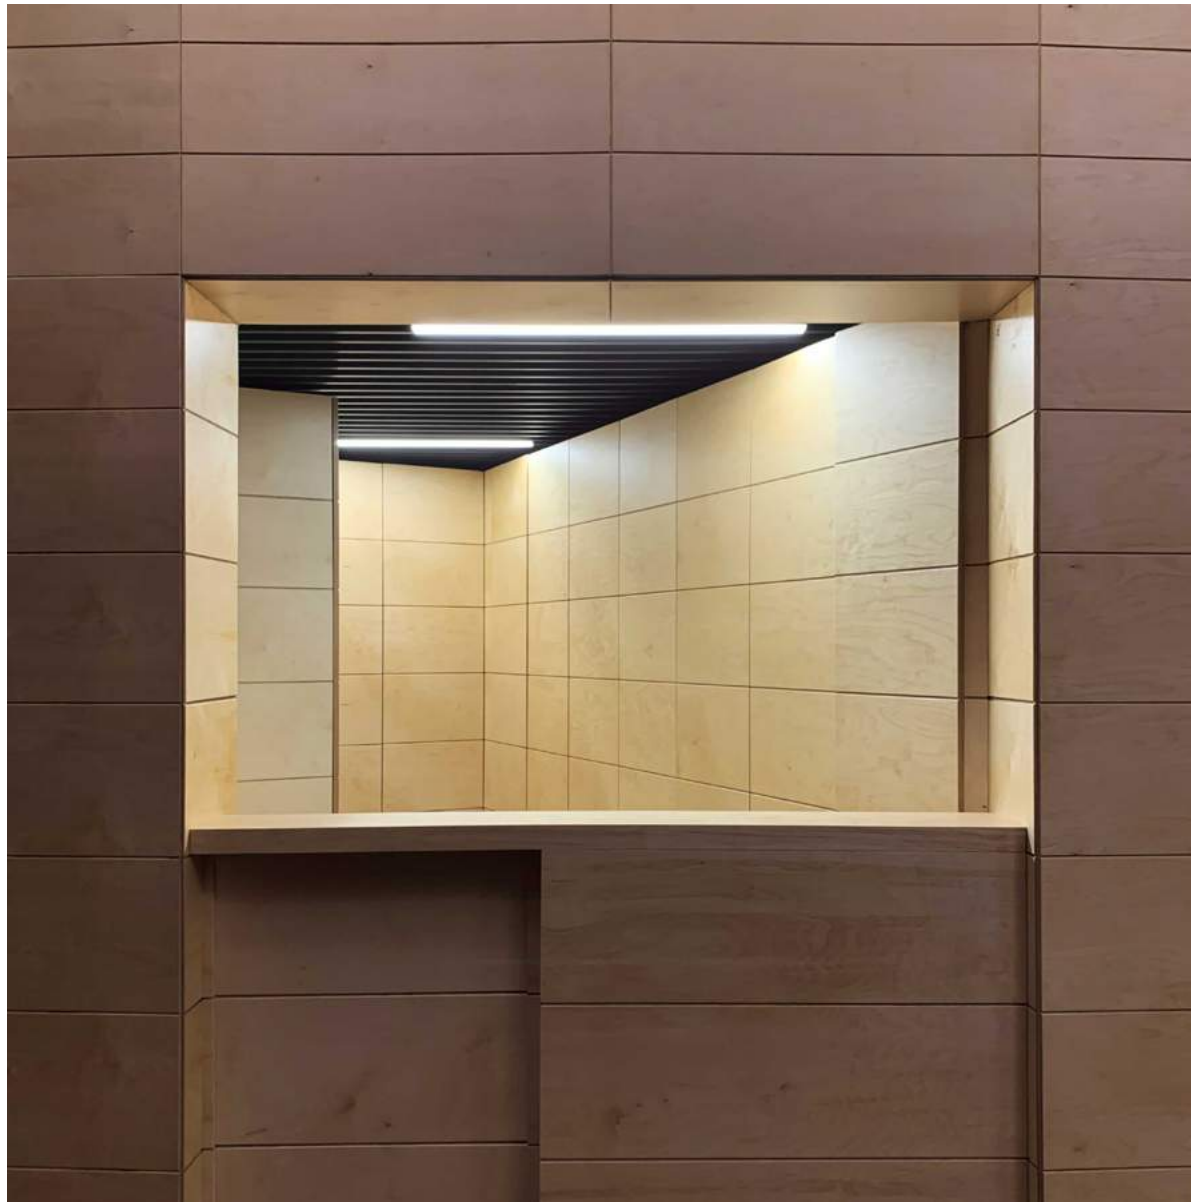

#PUBLIC SPACE
MUZE GAZHANE, TURKEY

Wall application
Tailor Made Service

ROOM XIX OF UN PALACE, SWITZERLAND

Wall and ceiling application

Tailor Made Service
Varnished birch

Design by DS ARCHITECTS

#PUBLIC SPACE