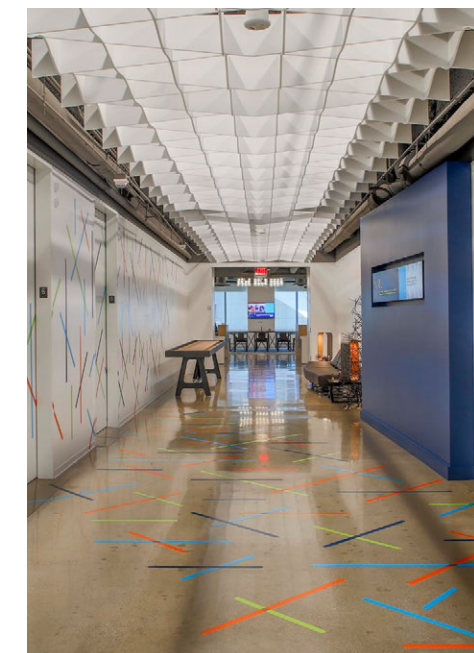

Sine

Skyline

Slope

Square 6

Switch

Wave

Round

SOFTFOLD®