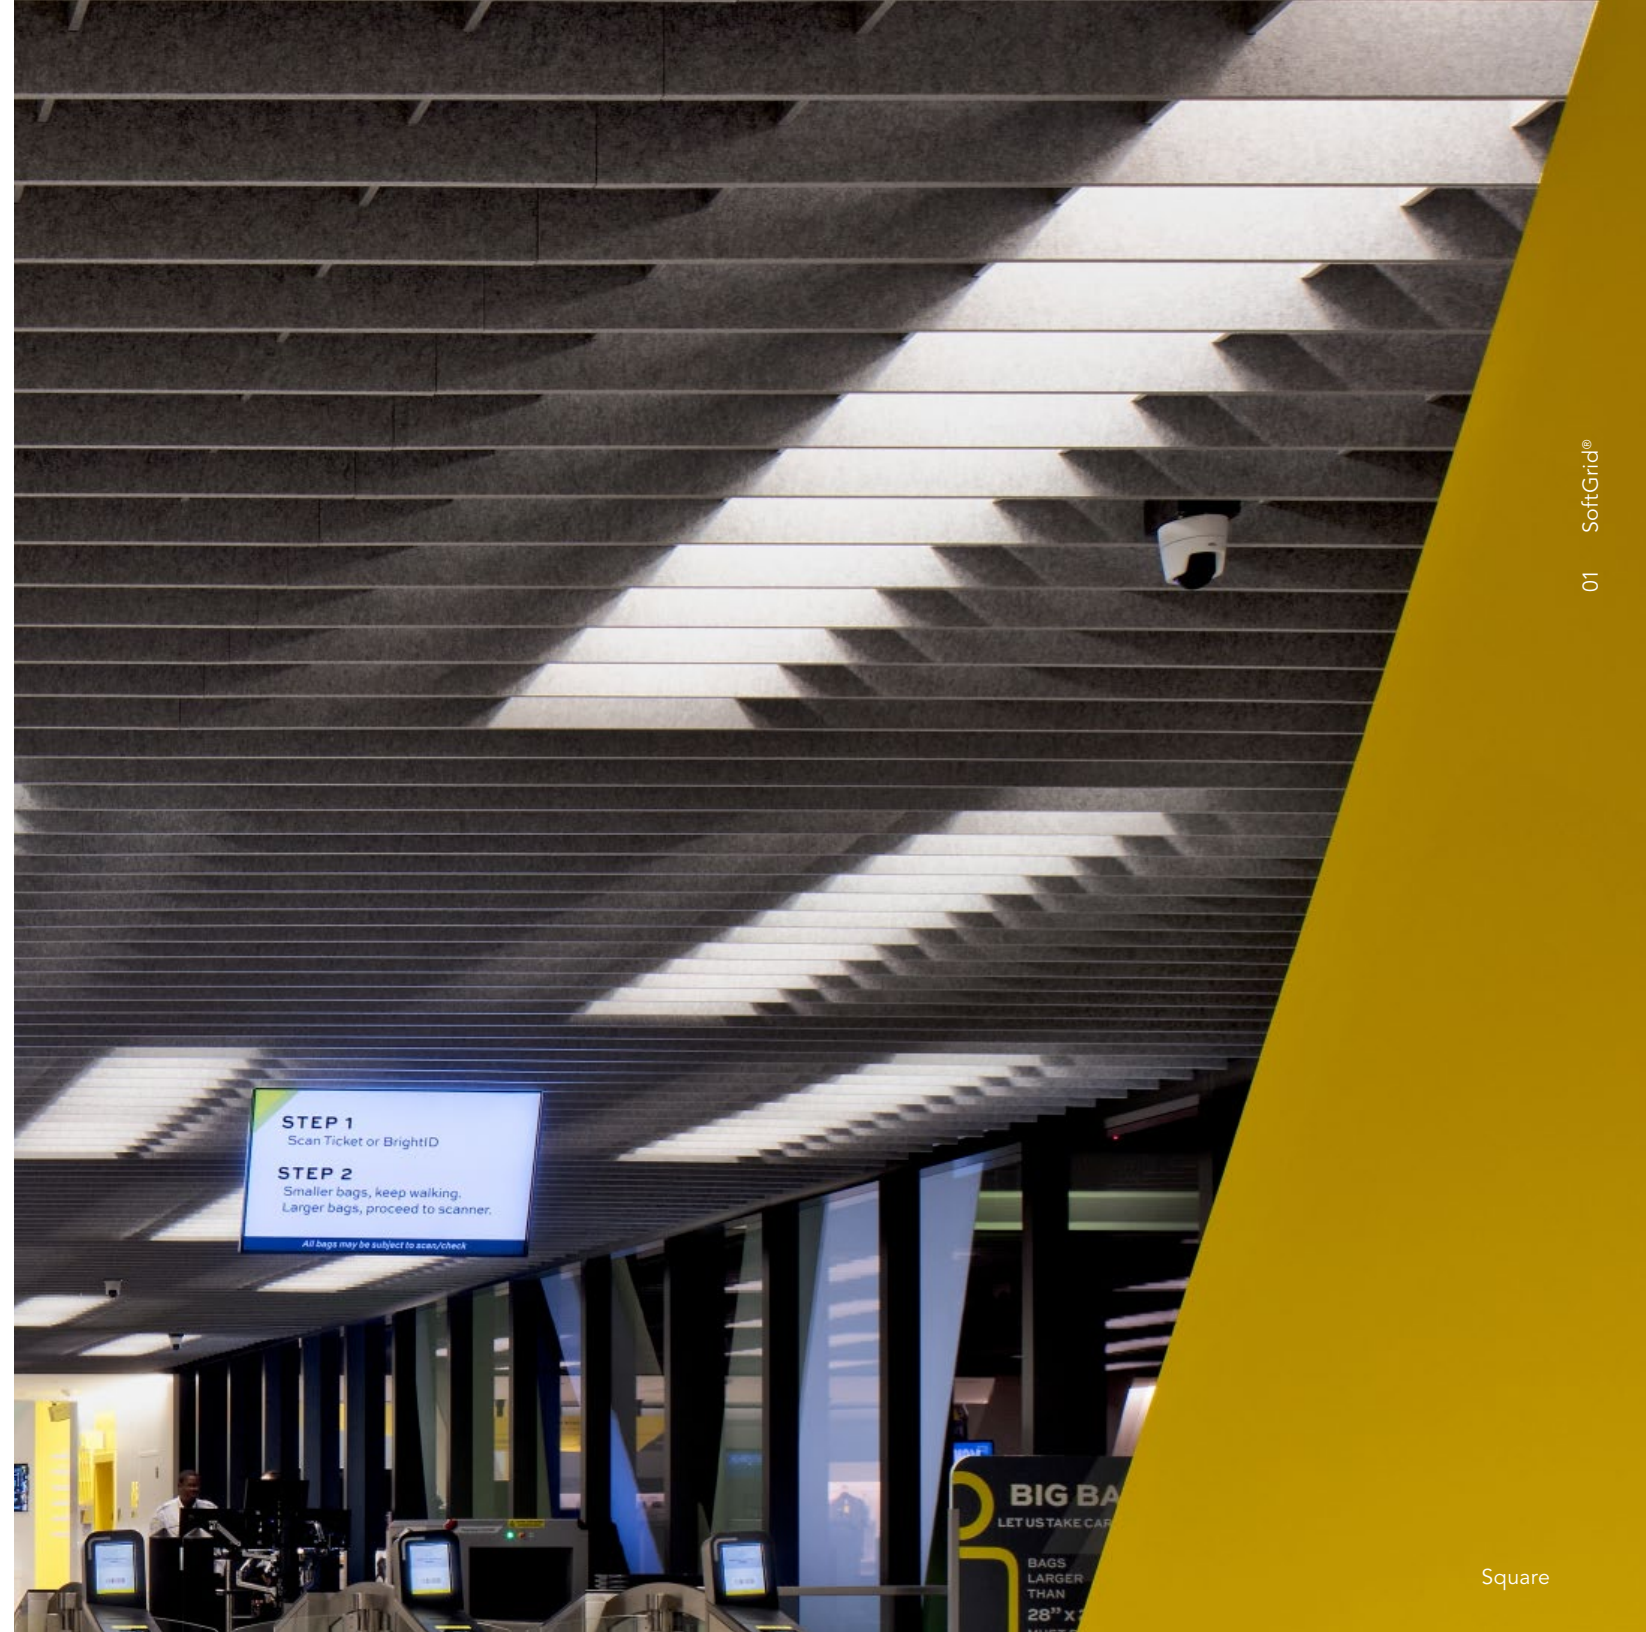

Sine

Skyline

Slope

Square 6

Switch

Wave

Round

SOFTFOLD®