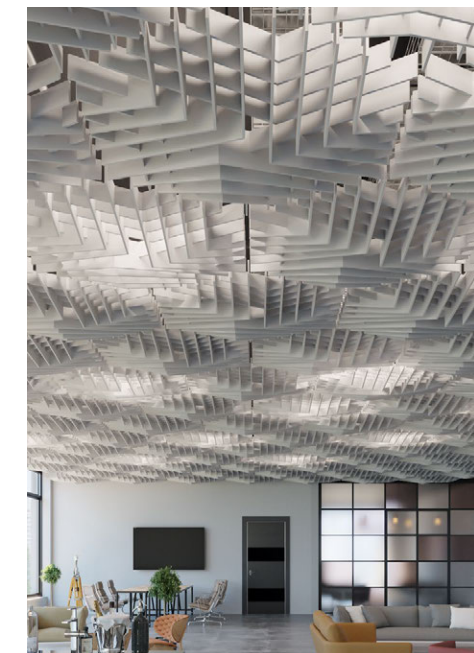

Ripple

SOFTGRID®

Wave

Deca

Flux

Orbit

Dome

Scale

Sine

Skyline

Slope

Square 6

Switch

Wave

Round

SOFTFOLD®