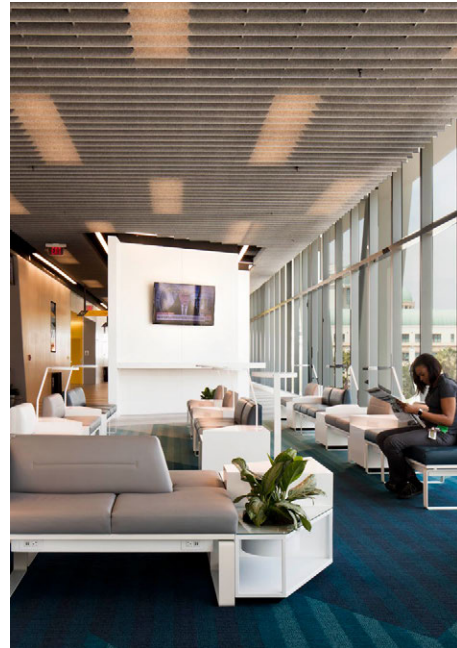

Sine

Skyline

Slope

Square 6

Switch

Wave

Round

SOFTFOLD®