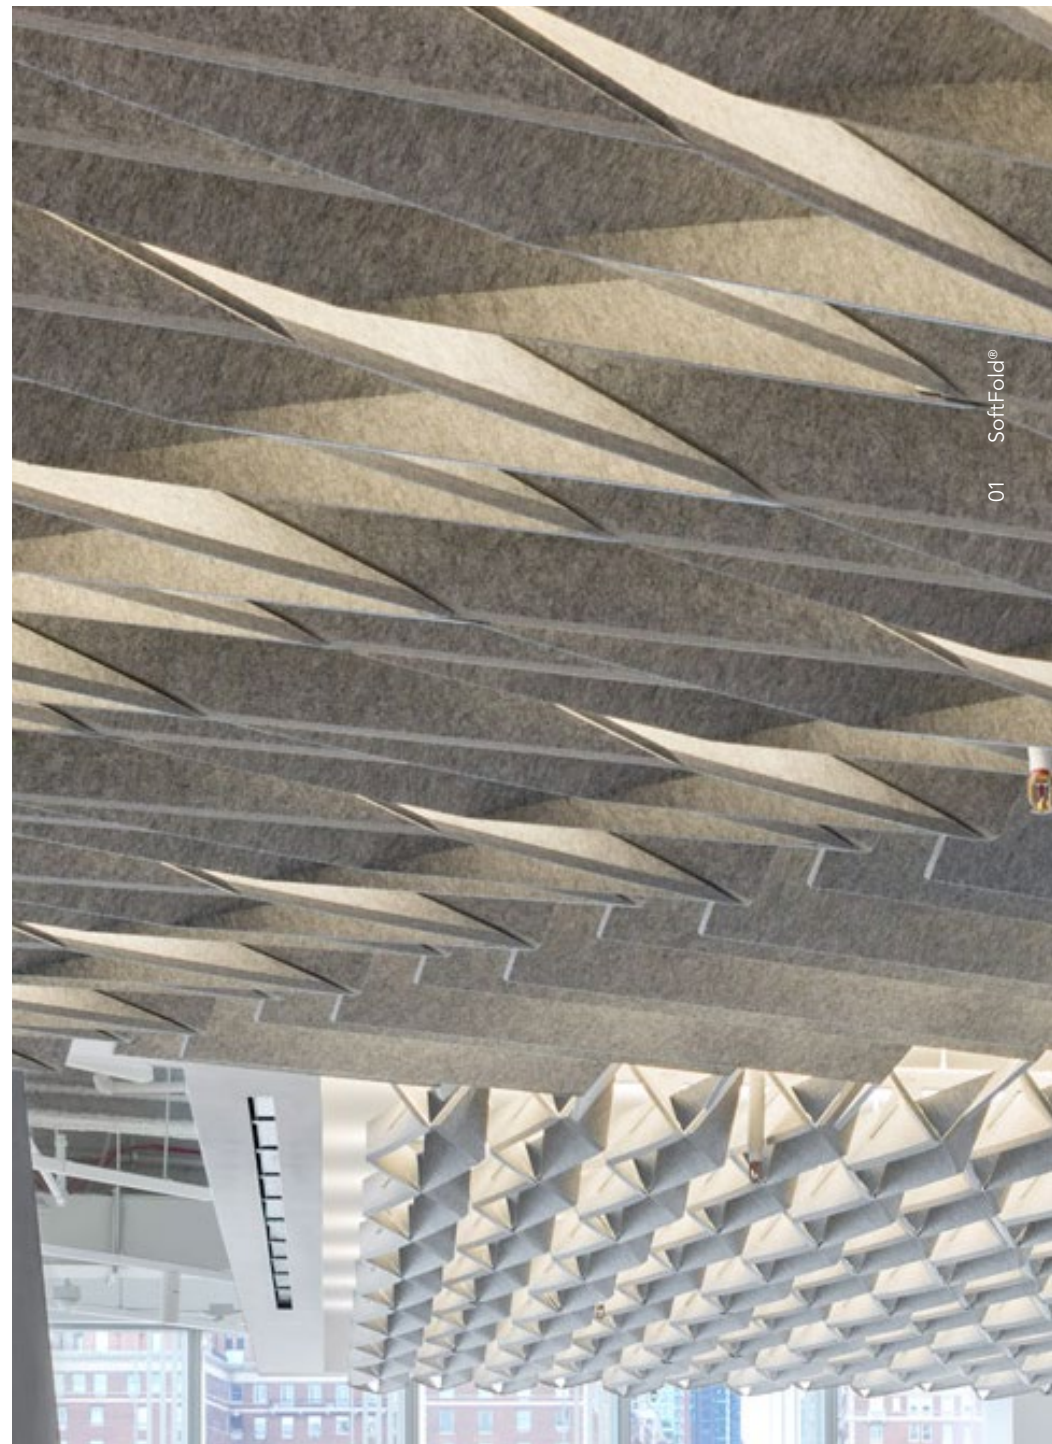

Sine

Skyline

Slope

Square 6

Switch

Wave

Round

SOFTFOLD®