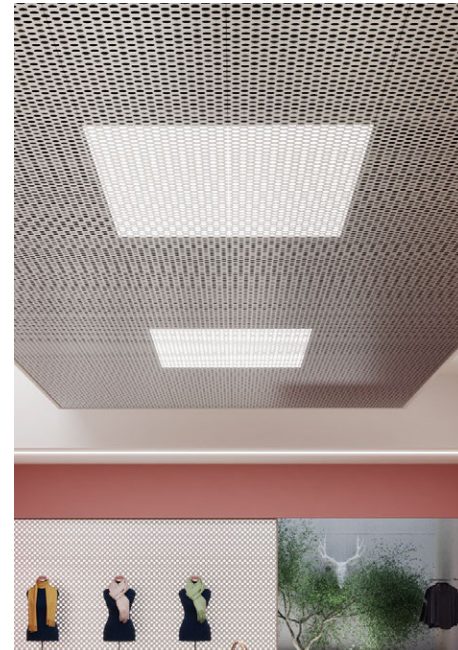

Cluster Sparse