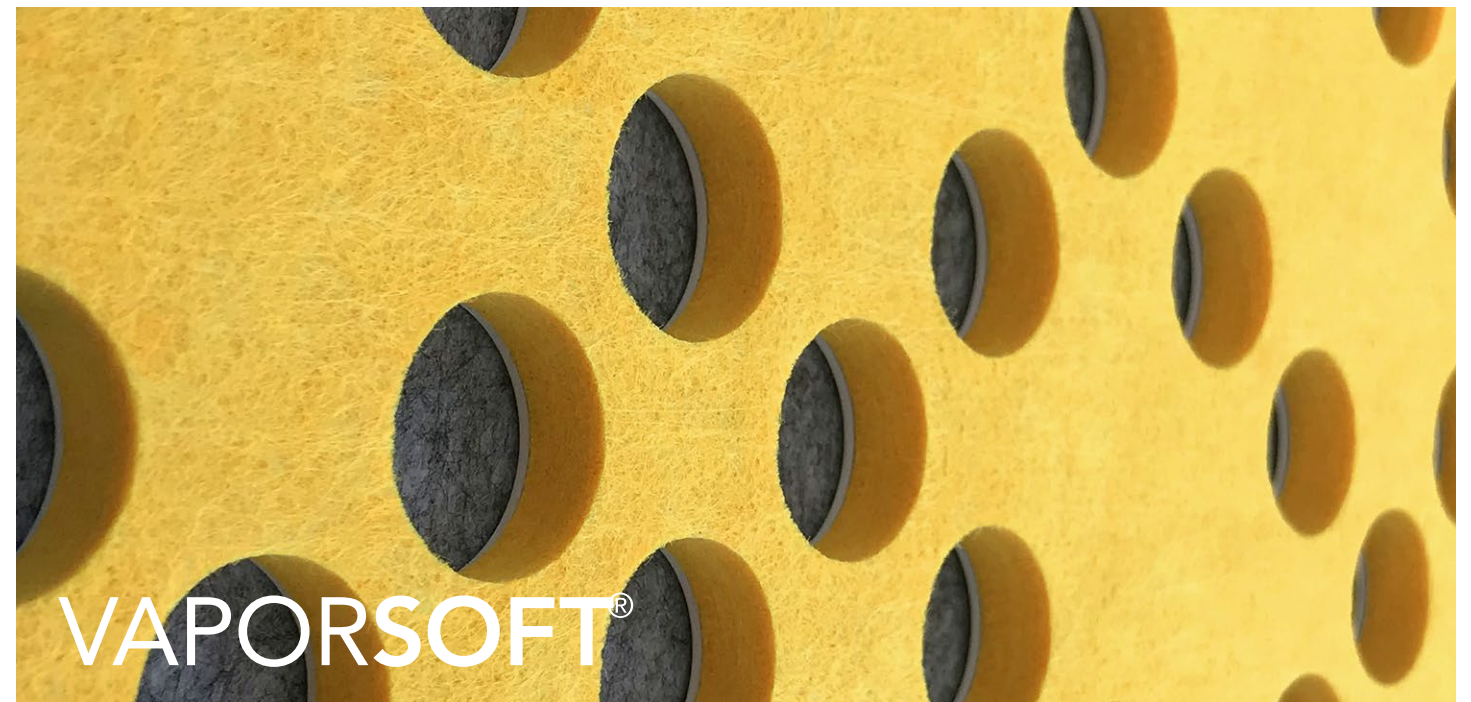

VAPOR[®]
GRAPHIC PERF

Cluster

Cora

Trail

Curved

Skew

Slant

Straight