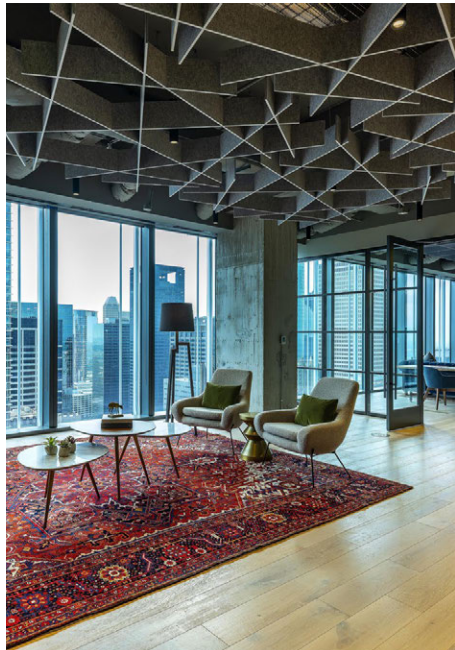

Sine

Skyline

Slope

Square 6

Switch

Wave

Round

SOFTFOLD®