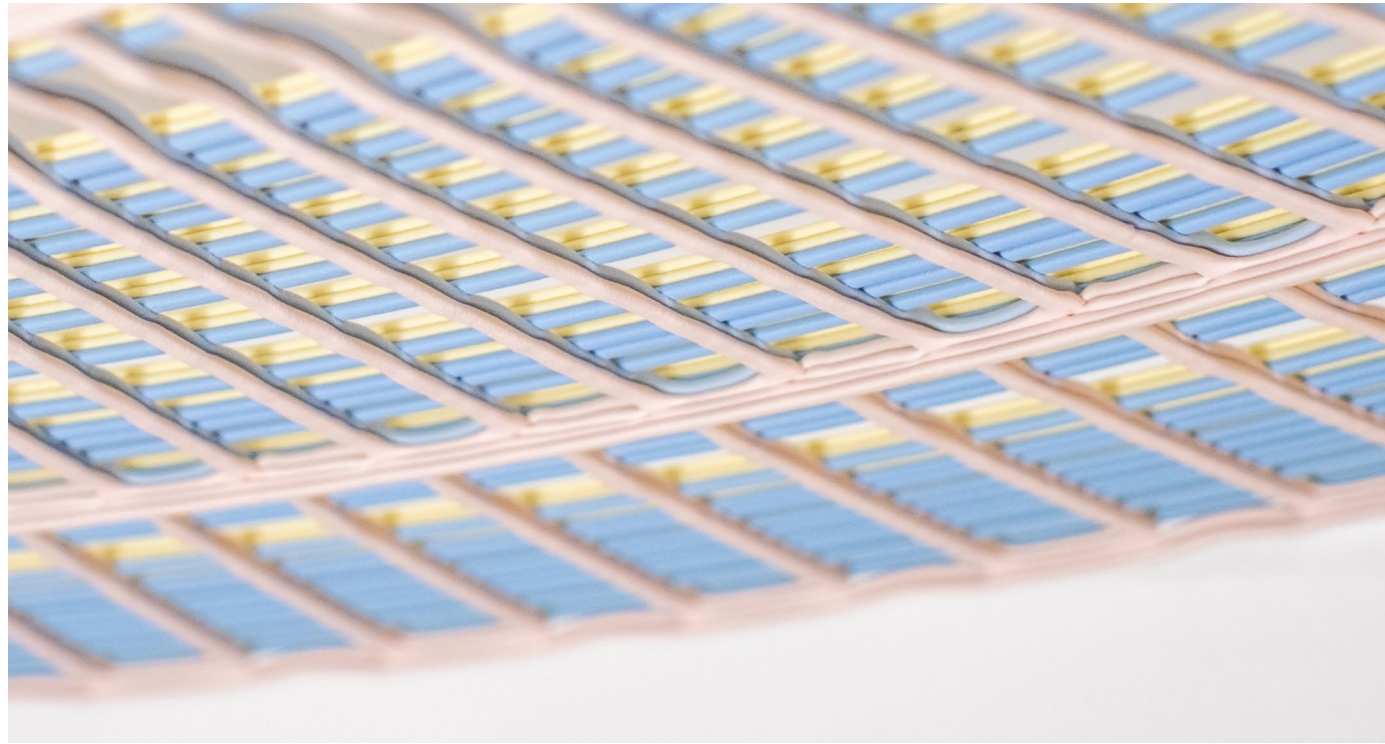

+ Ceiling panels
Weave . by Zecc Architects
Dutch Parliament