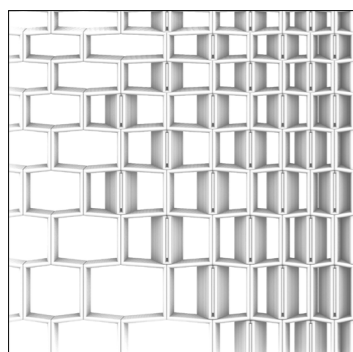

Pixel .

Partition screens, Window coverings

The Pixel . system is an adaptive & transparent spatial divider system suitable for a wide range of settings. Its screens achieve modern expression through abstract patterns and bring a subtle level of privacy. Every pixel in the surface can be open or closed, casting decorative shadows, and giving structure to a floorplan. You can create infinite patterns & symbols based on your design, in line with your space & brand, and realize your own unique signature aesthetic. Scalable to every area size and available in your color of choice.

Product line

Brick

+ www.aectual.com/systems/pixel-brick