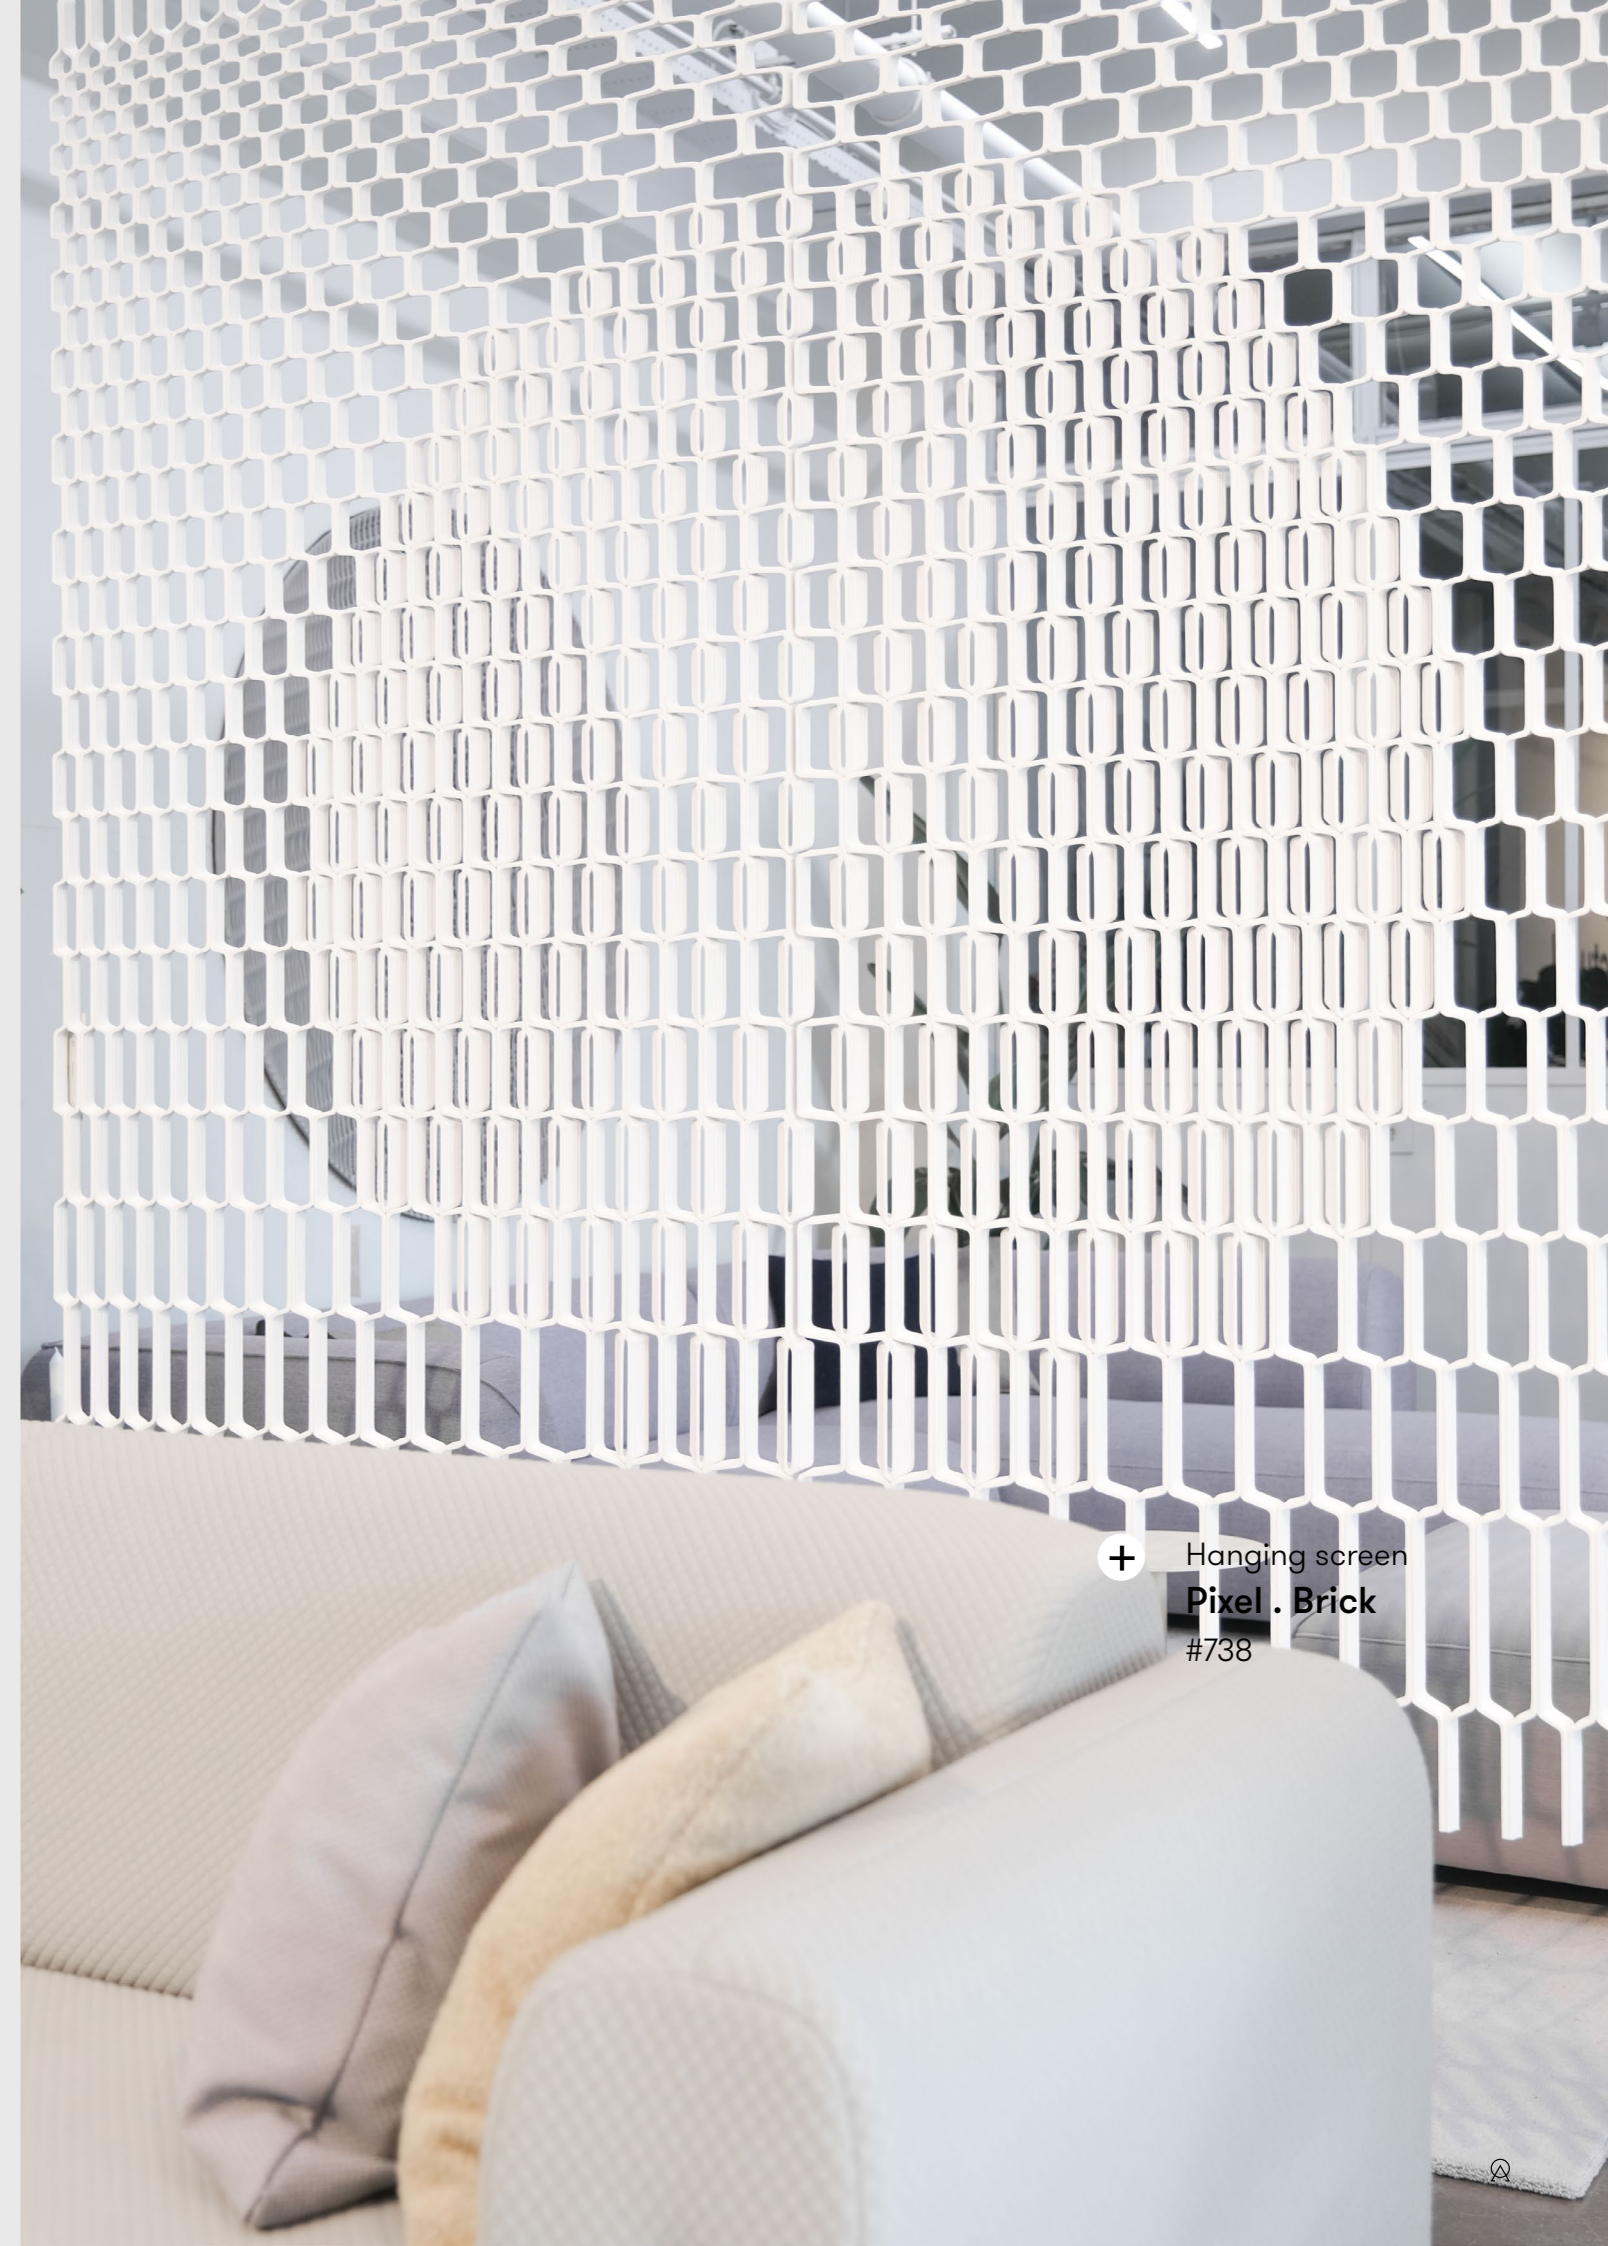

Screen systems & privacy solutions

Hanging screens

Products: Pixel, Weave, Origami, Mesh, Crochet

Standing screens

Products: Gradient, Freeline

Desk screens

Products: Origami, Pixel, Gradient, Mesh

Window screens

Products: Gradient, Pixel, Freeline

+ www.aectual.com/

+ Hanging screen
Pixel . Brick
#738