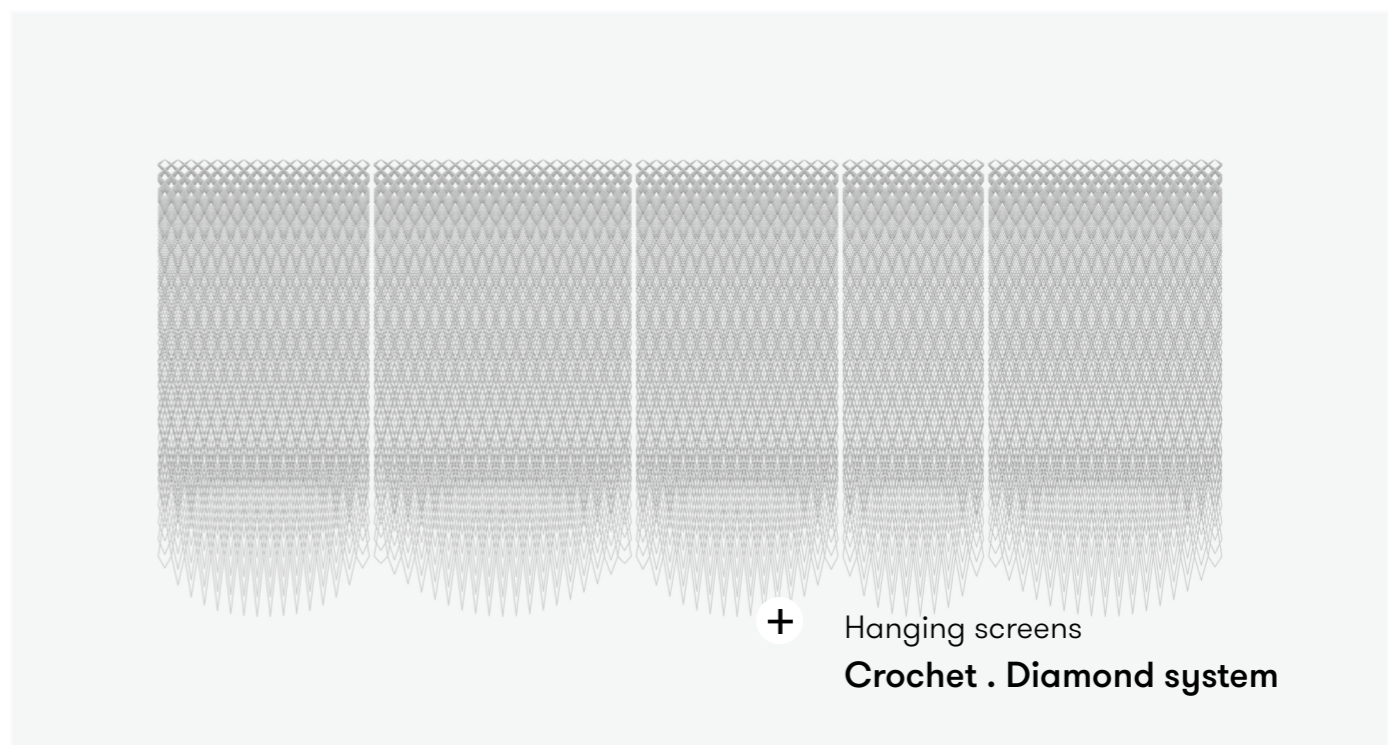

+ Hanging screens
Crochet . Diamond system