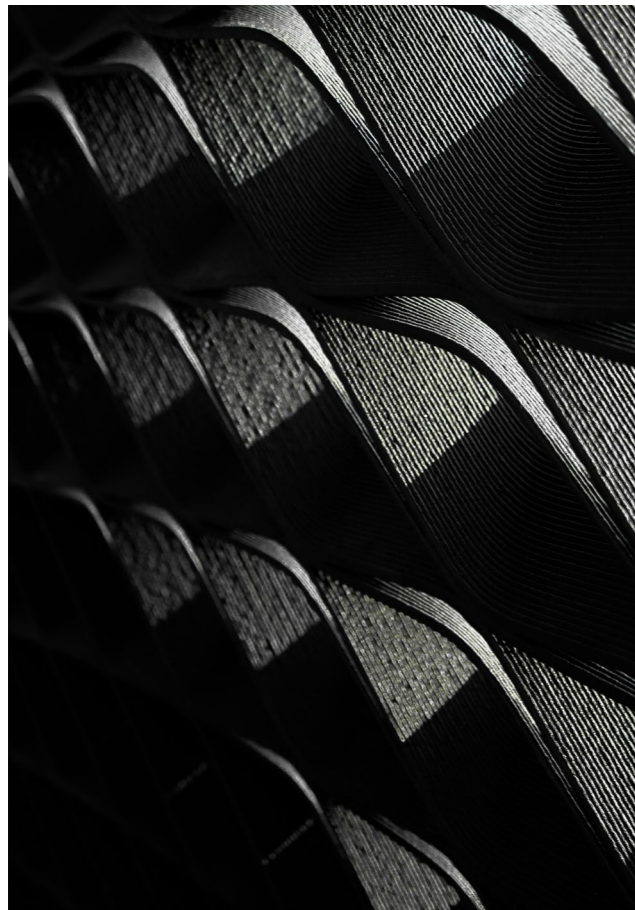

## Product line

Curve

Nazka

Diamond

[+ www.aectual.com/systems/gradient-curve](https://www.aectual.com/systems/gradient-curve)

**+** Window covering  
Gradient . Curve system

+ Furniture panels  
**Gradient . Curve system**  
Flagshipstore LOFT, Ginza Tokyo