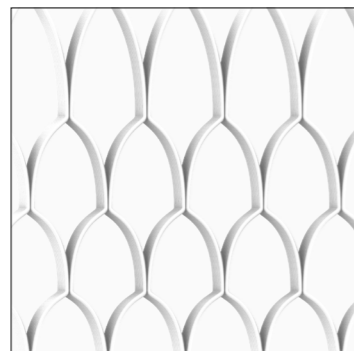

## Product line

Curve

Brick

Diamond

Butterfly

Scallop

Hexagon

+ Partition screen  
Mesh . Curve  
#023