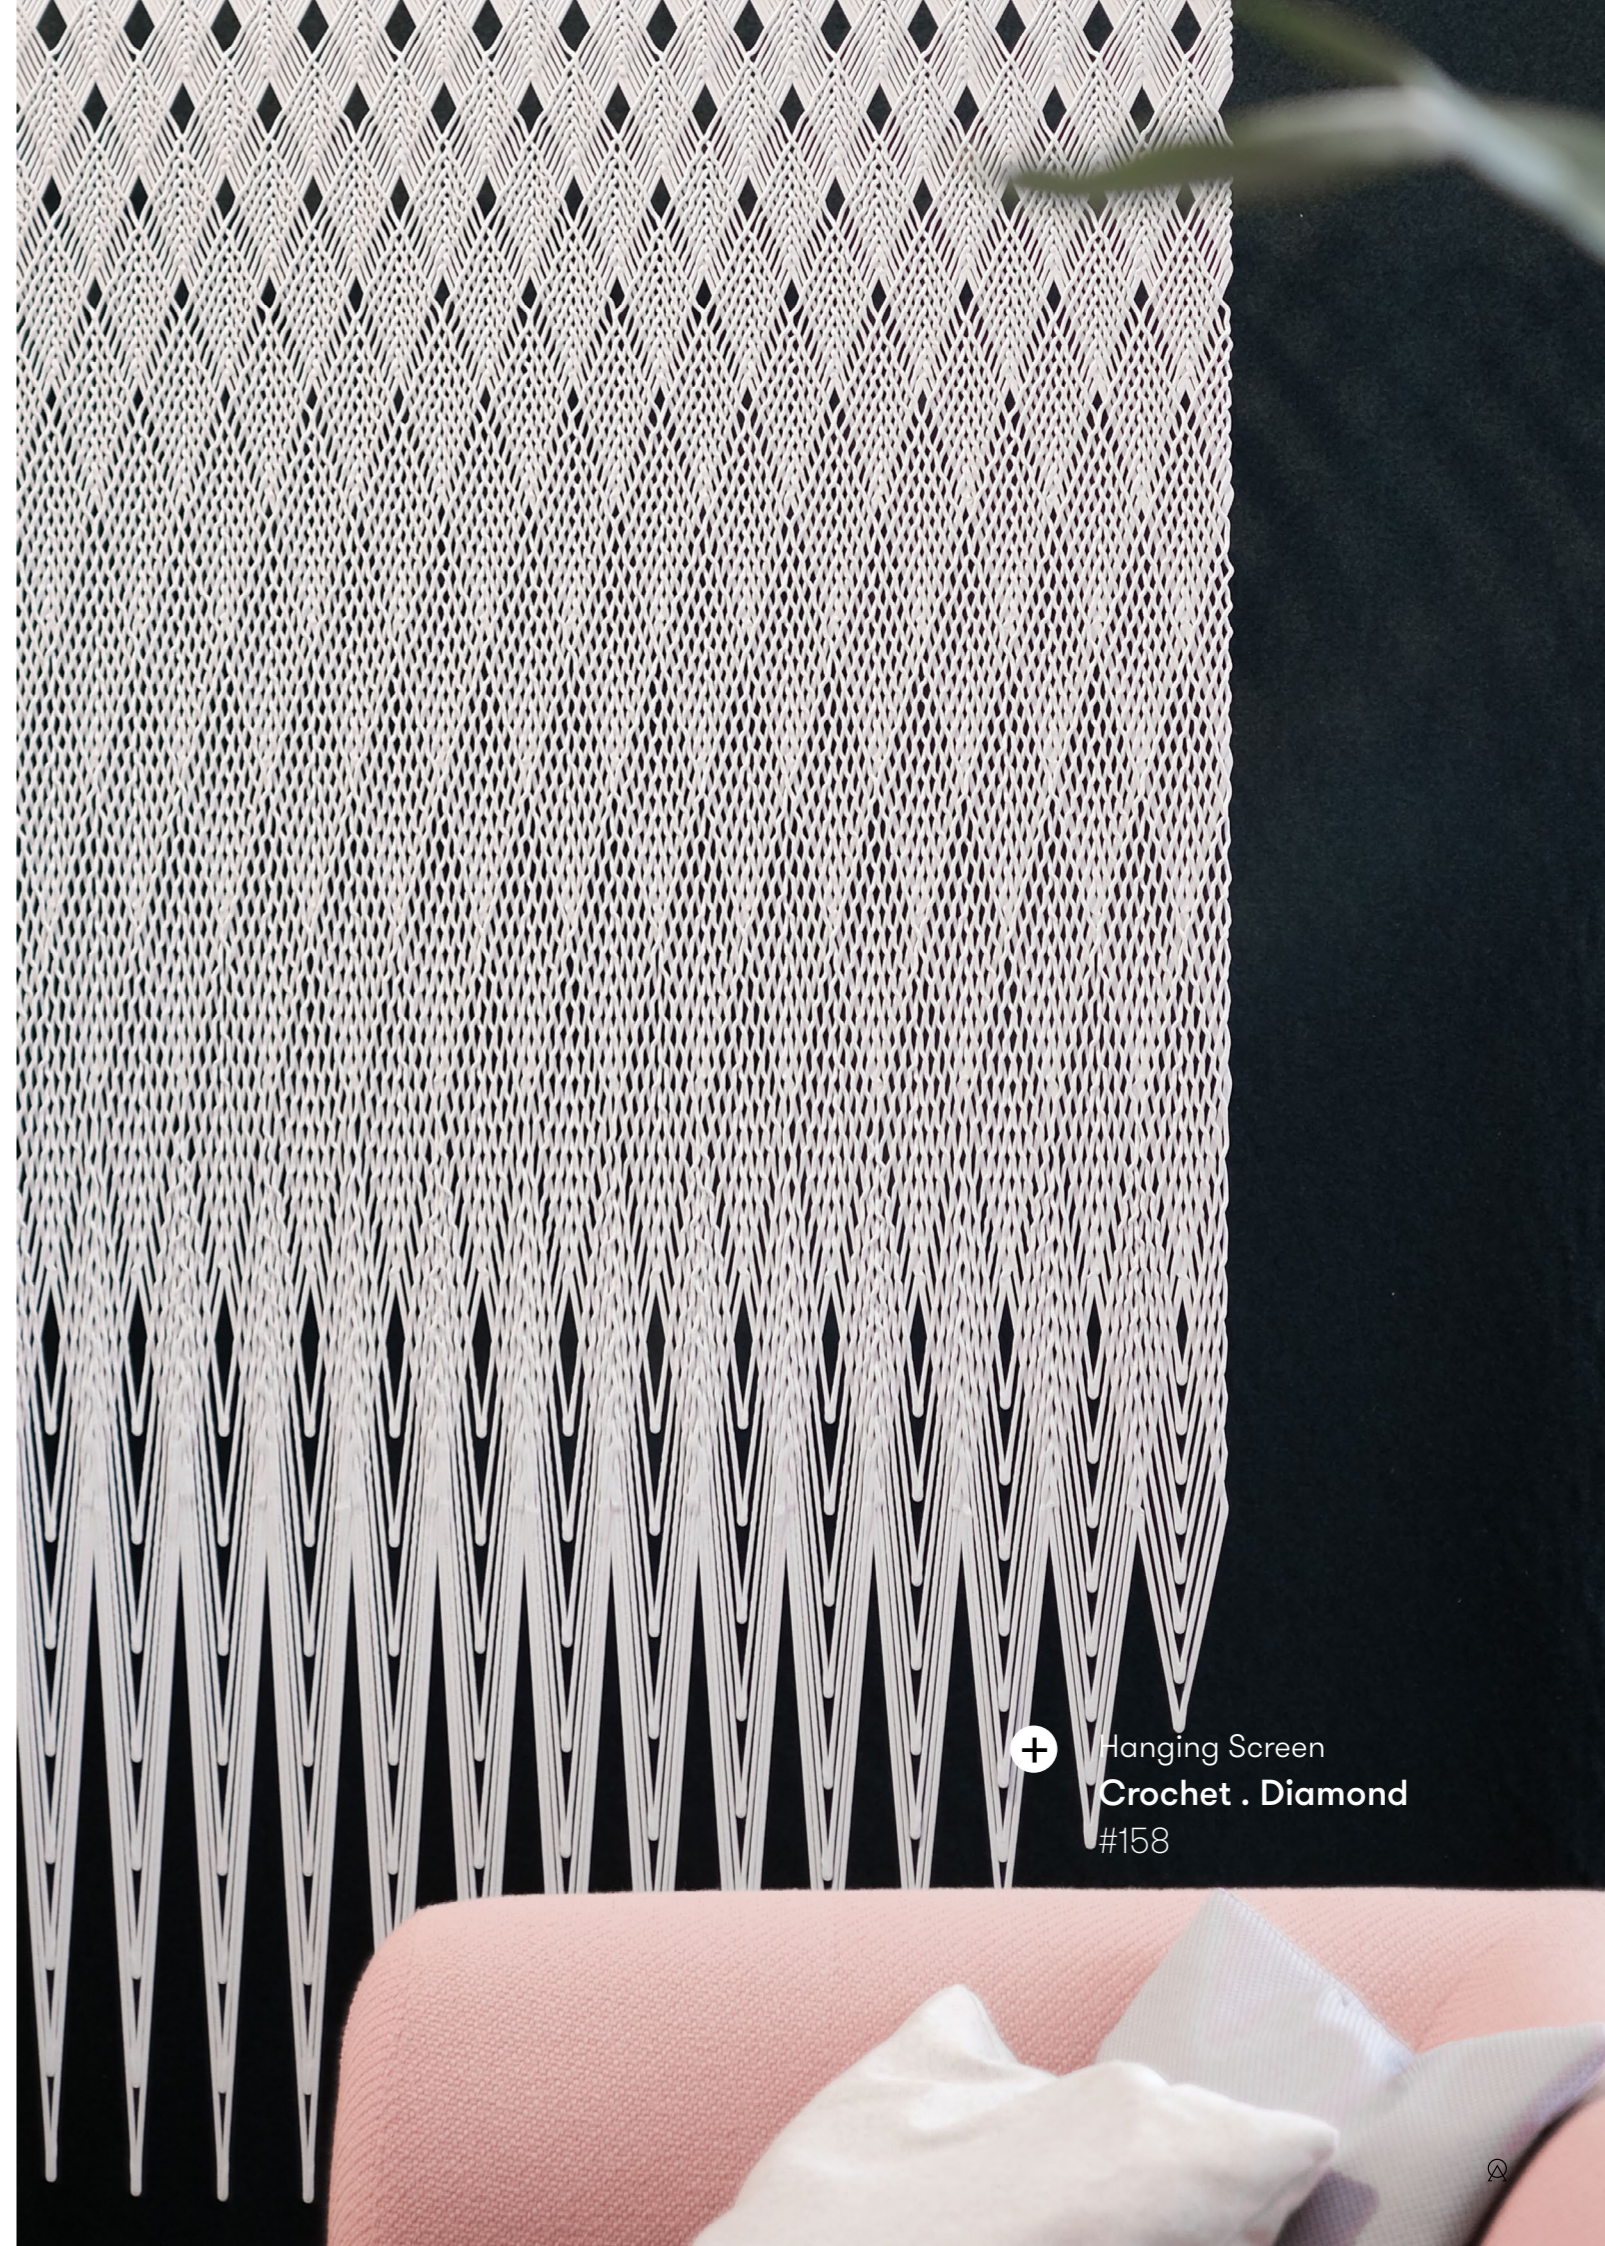

+ Hanging Screen
Crochet . Diamond
#158