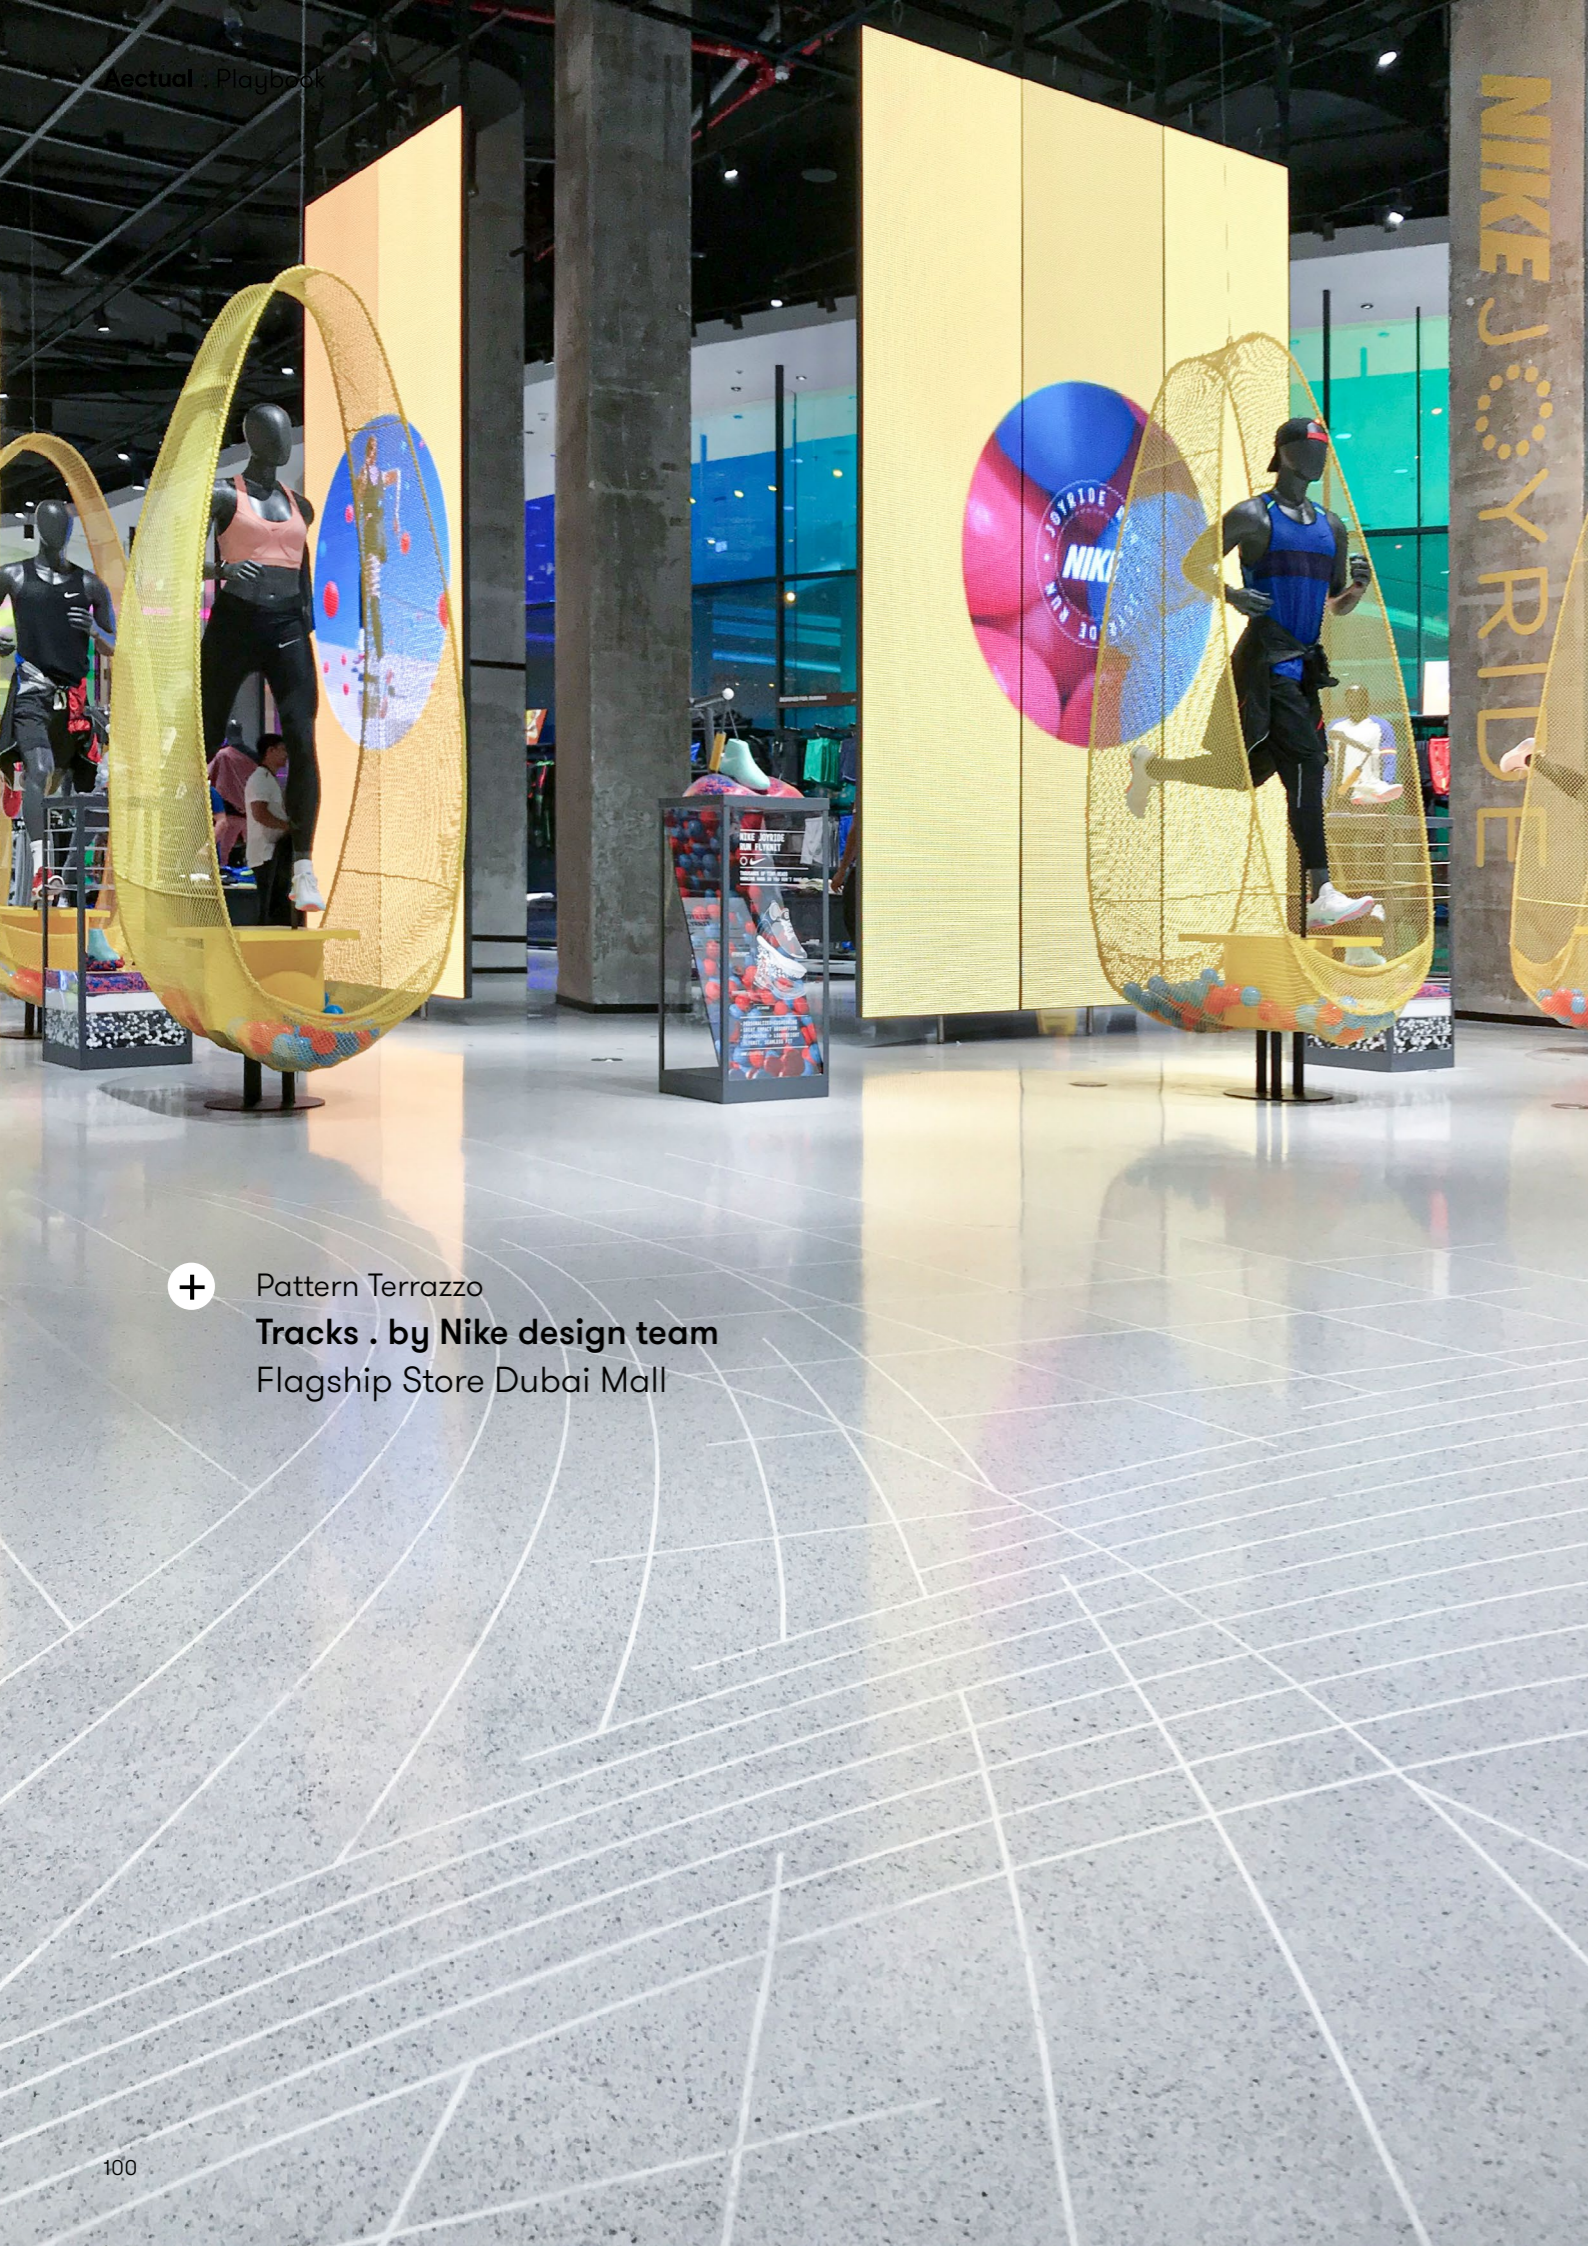

+ Pattern Terrazzo  
**Tracks** . by Nike design team  
Flagship Store Dubai Mall

+ Pattern Terrazzo  
**Leafs** . by Remote Forms  
Schiphol Airport Amsterdam

Office Pod  
Pattern . Terrazzo by Zaha Hadid Architects  
For Tecno