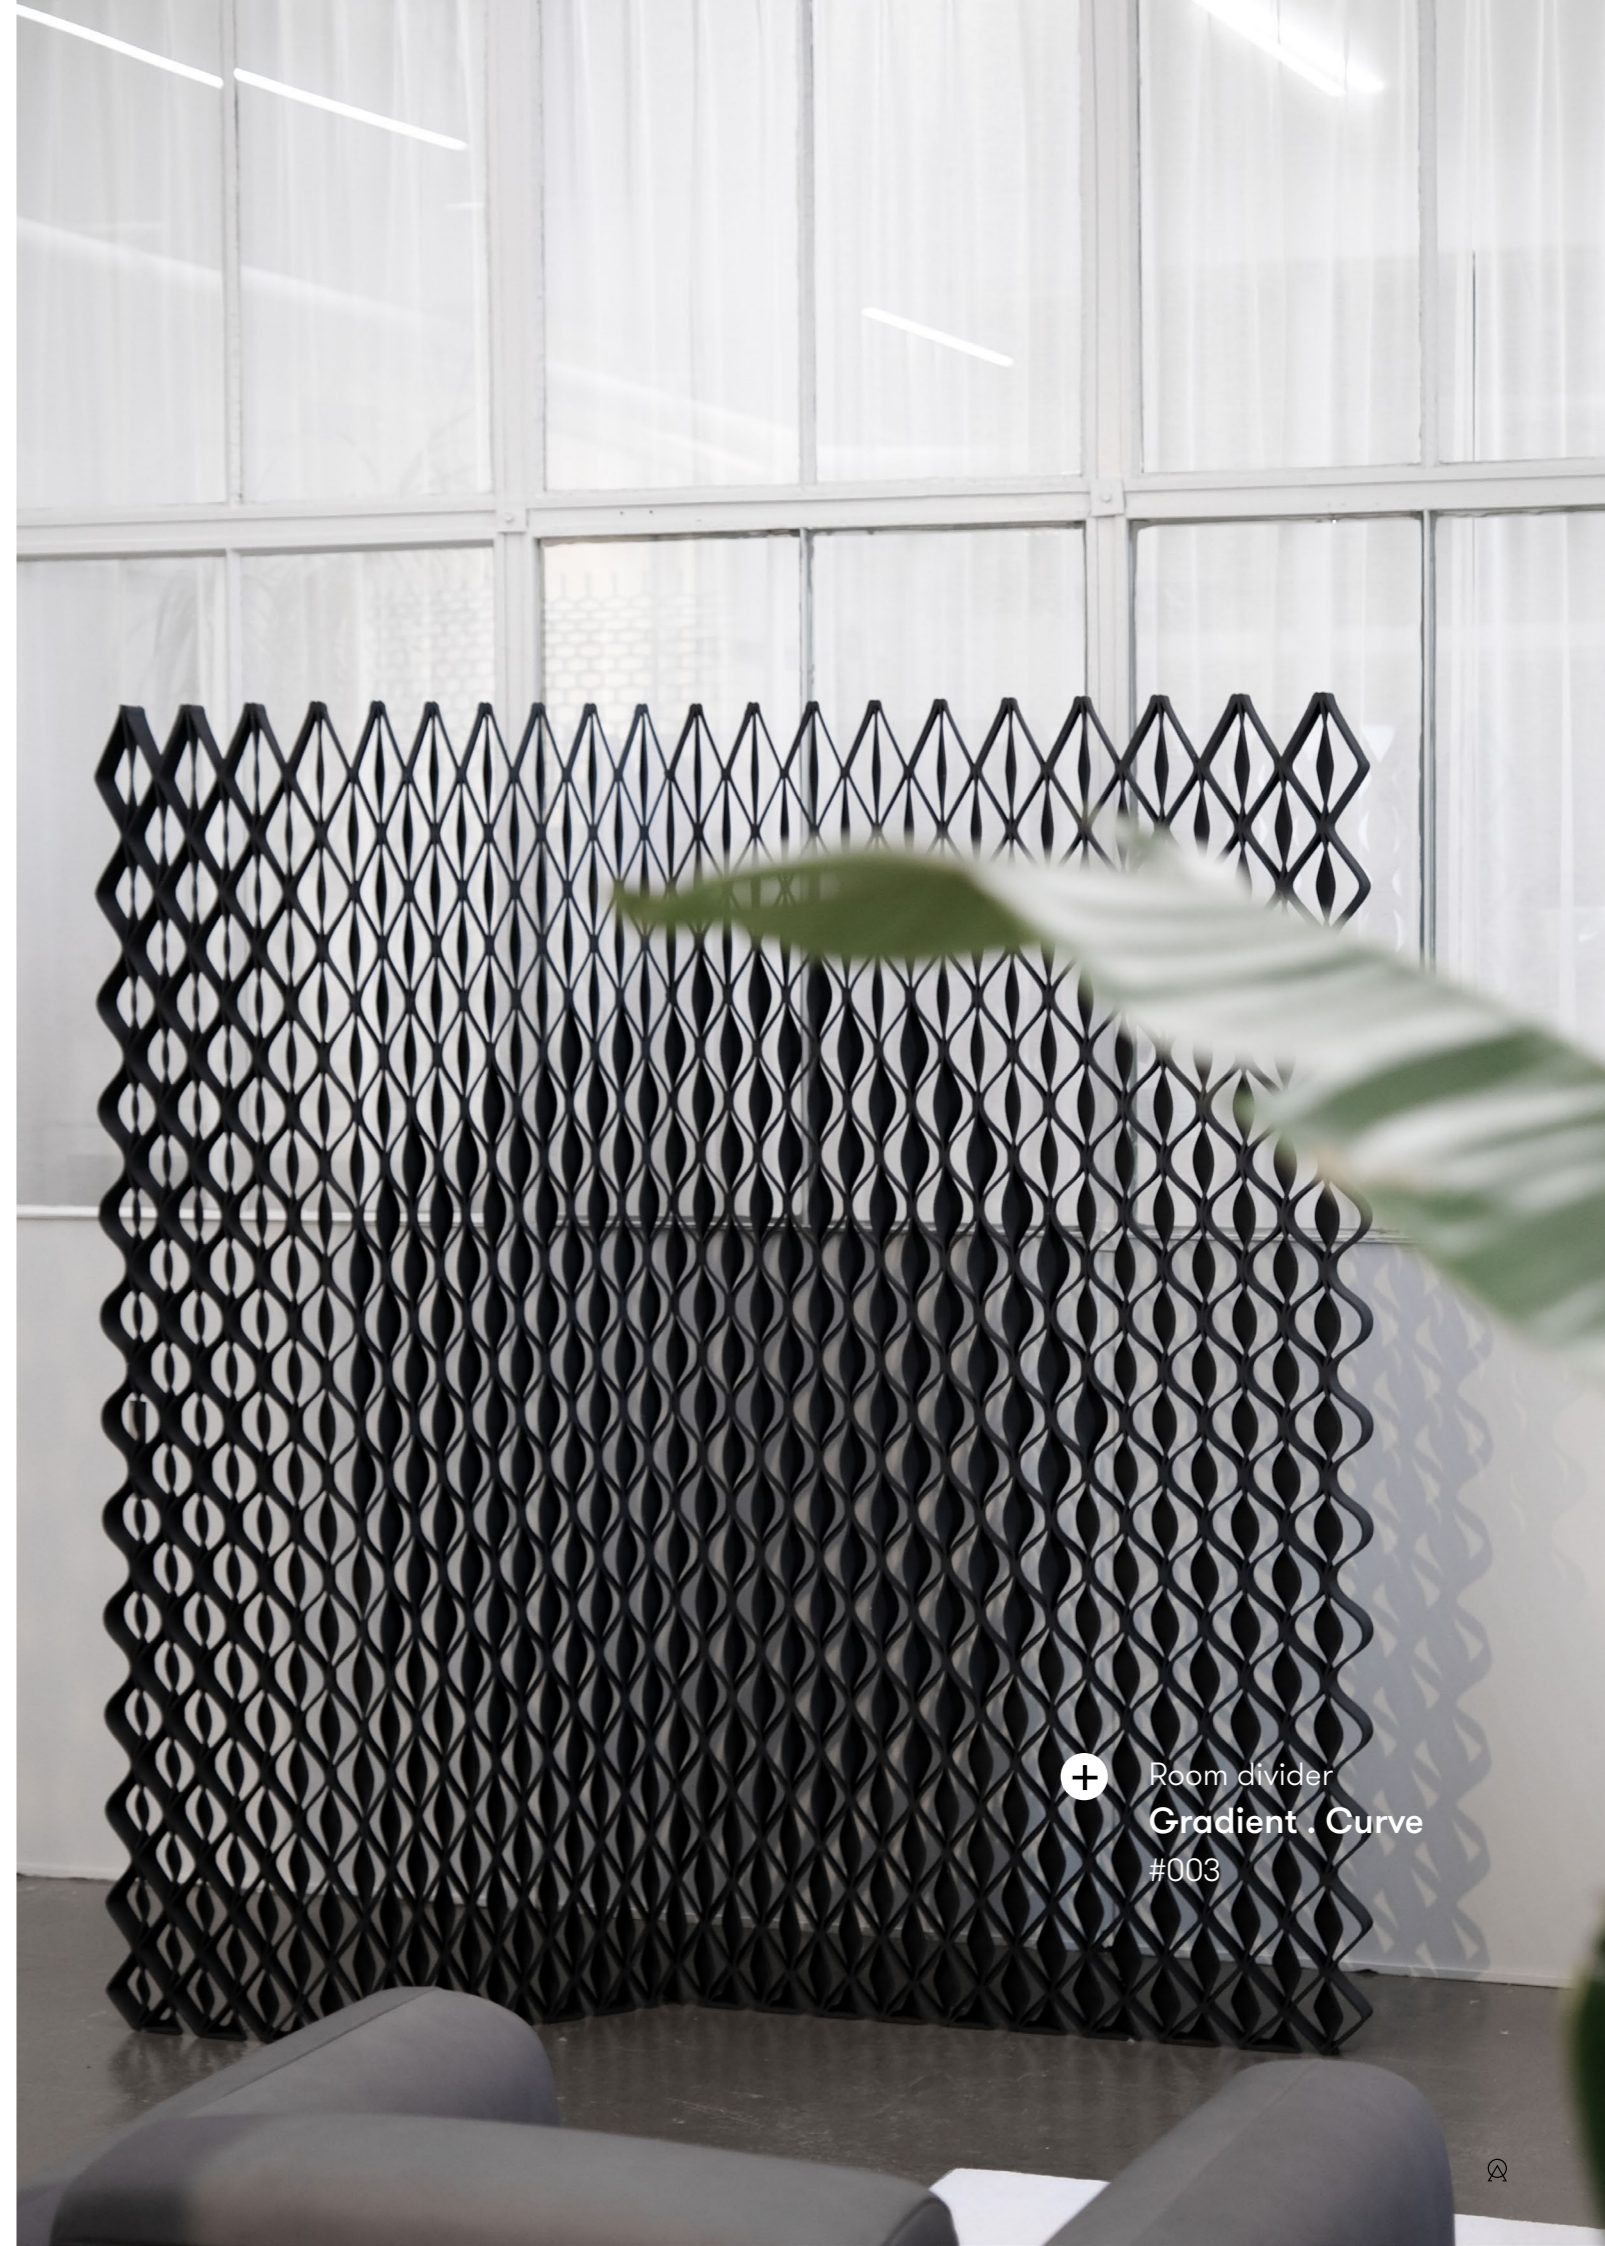

+ Room divider
Gradient . Curve
#003