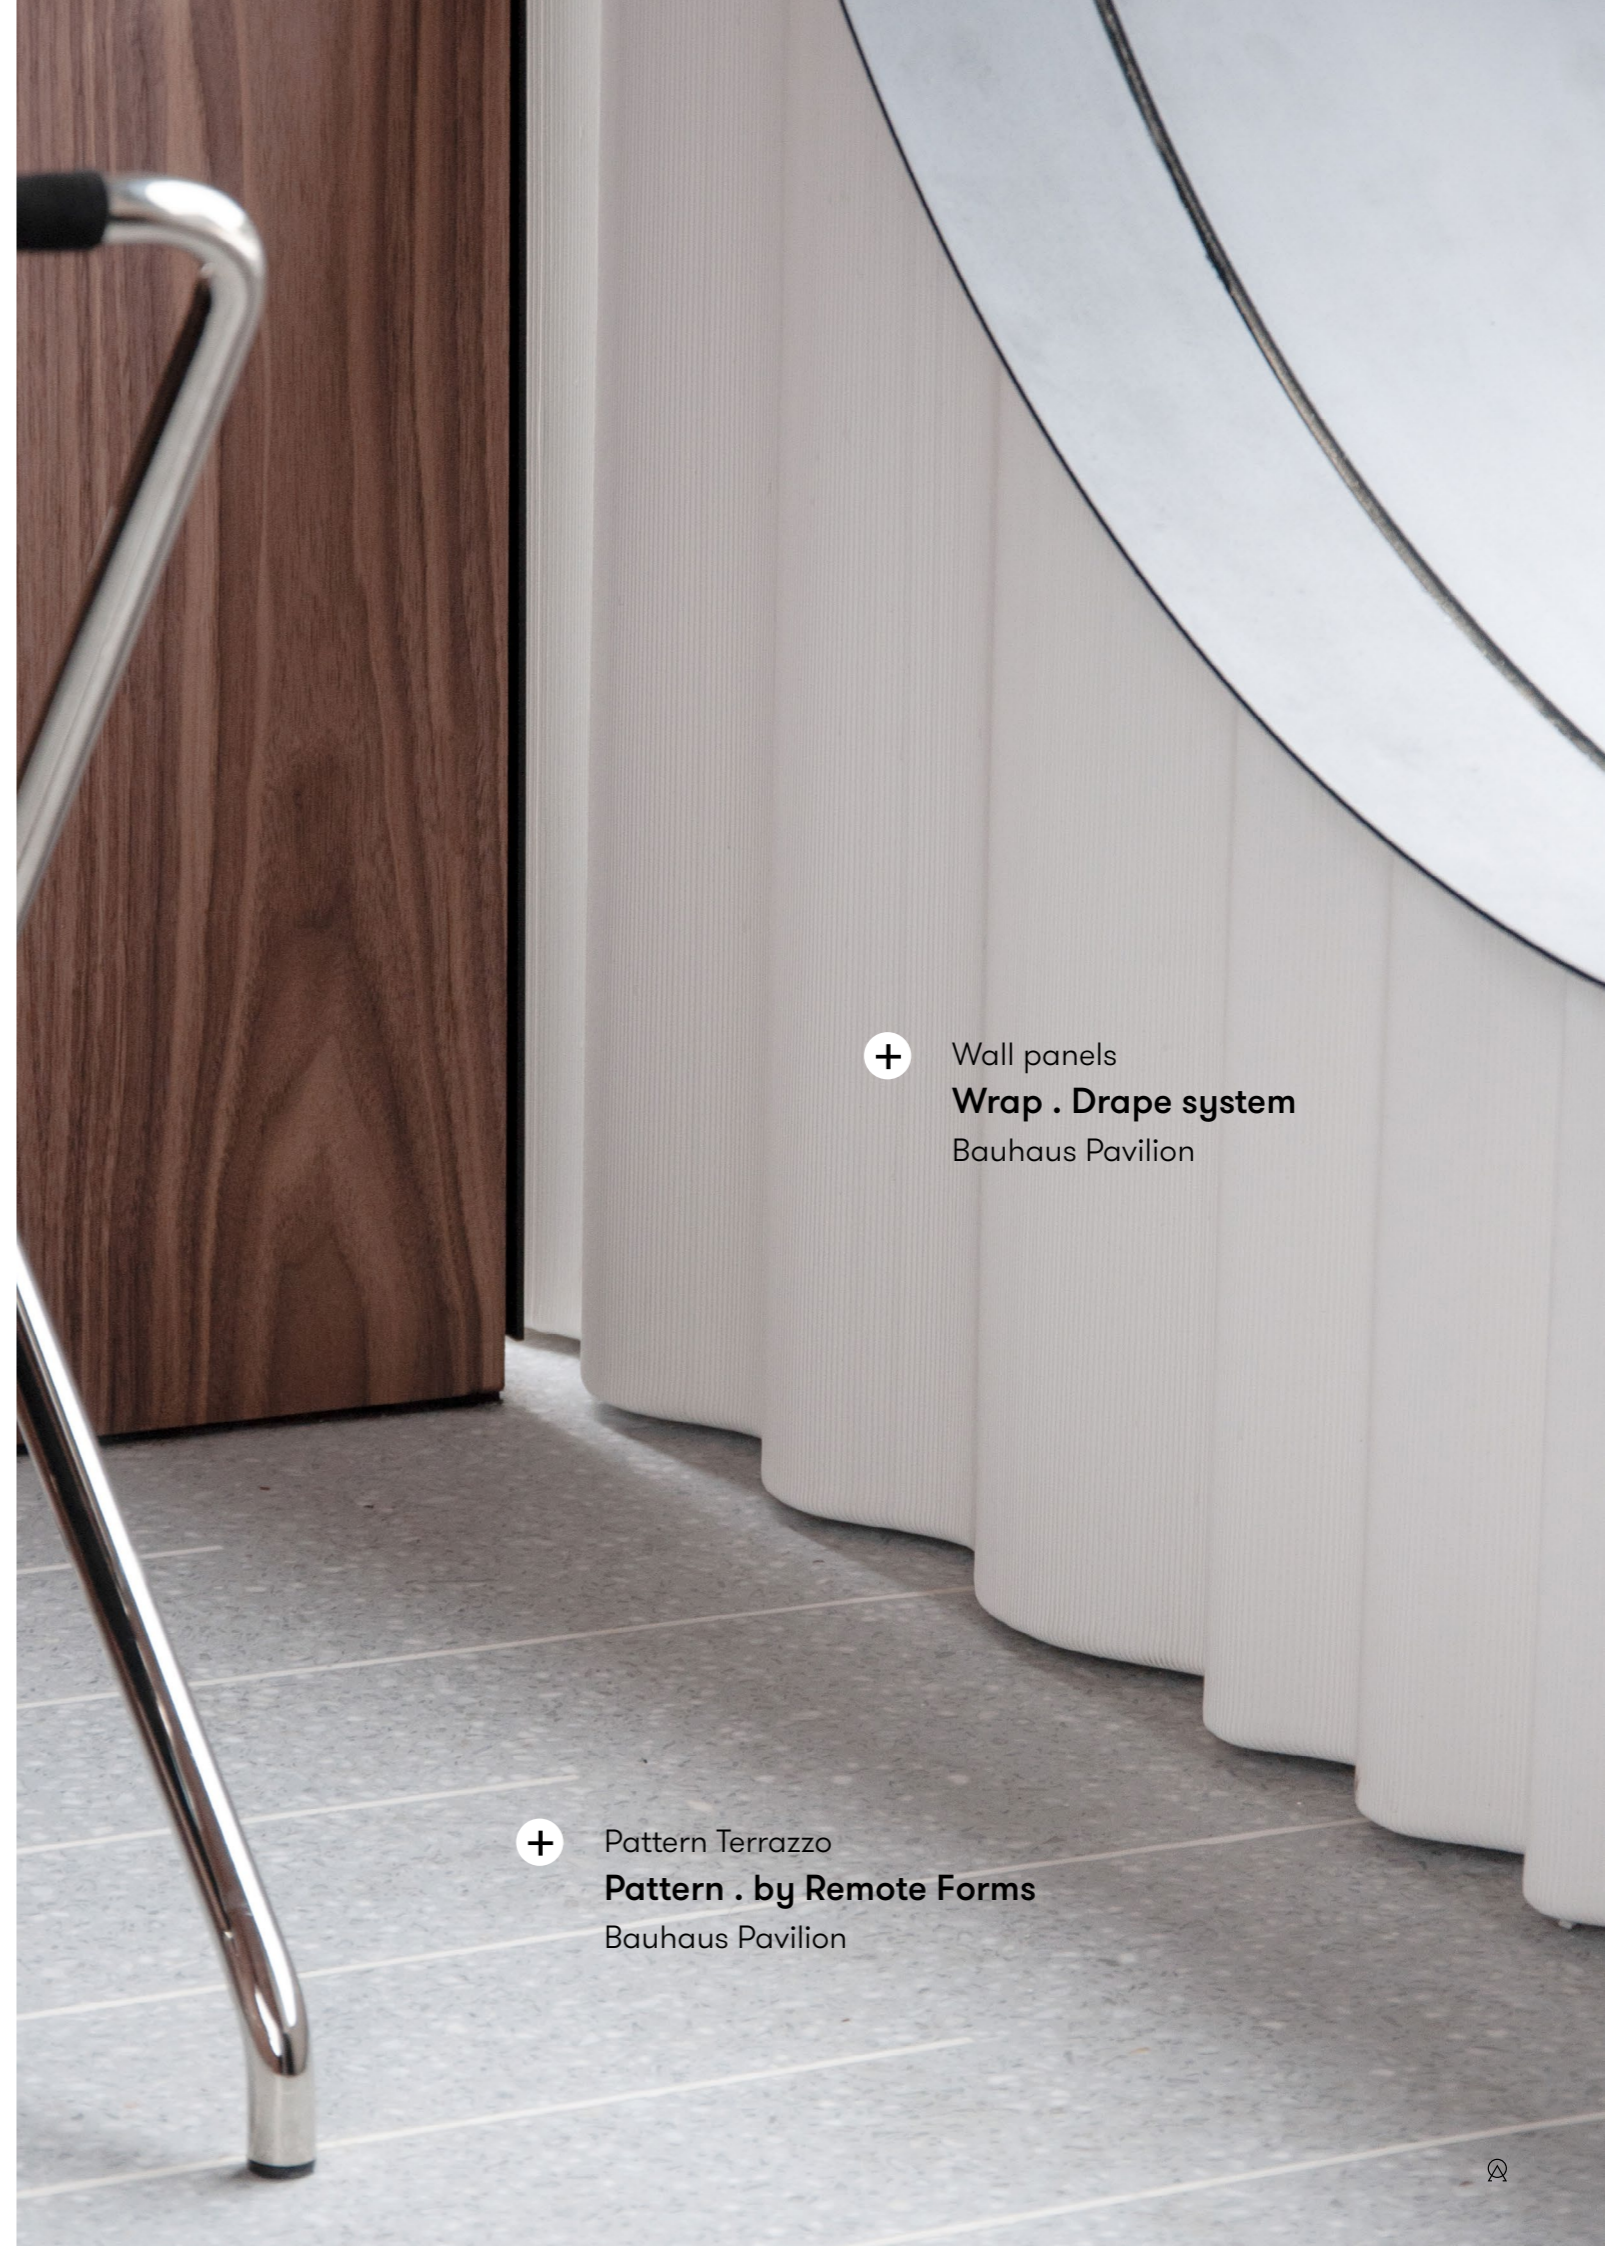

## Products line

Halfpipe

Pleat

Drape

Canelure

+ [www.aectual.com/systems/wrap-canelure](http://www.aectual.com/systems/wrap-canelure)

+ Wall panels  
**Wrap . Drape system**  
Bauhaus Pavilion

+ Pattern Terrazzo  
**Pattern . by Remote Forms**  
Bauhaus Pavilion