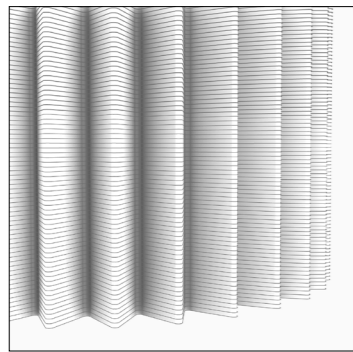

Column Planters

Interiors

Column Planters elevate every plant to become an iconic part of a space. Suddenly small plants can make a tree-like impression! Vary with several planters in height to create the perfect green addition to a space. Combine with our Wrap . system to match exactly with the textures of your walls.

Products

Pleat