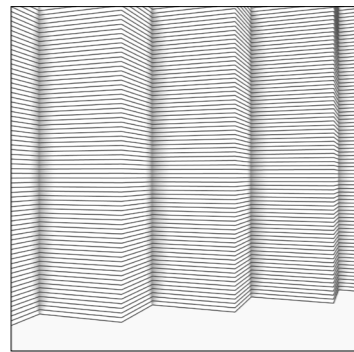

Wrap .

Window panels, Column Coverings, Furniture object, Temporary facades

The Wrap . system allows you to fully shape wall panels to your functional and aesthetic needs. You can 'wrap' interiors and objects to create a totally bespoke finish. Benefit from the freedom of form and integrate functions such as seating, shelving and product displays, into one wall element. Easy to adapt to every size of space and available in your color of choice.

Products line

Pleat

+ www.aectual.com/systems/wrap-canelure

+ Wall panels
Wrap . Drape system
Bauhaus Pavilion

+ Pattern Terrazzo
Pattern . by Remote Forms
Bauhaus Pavilion