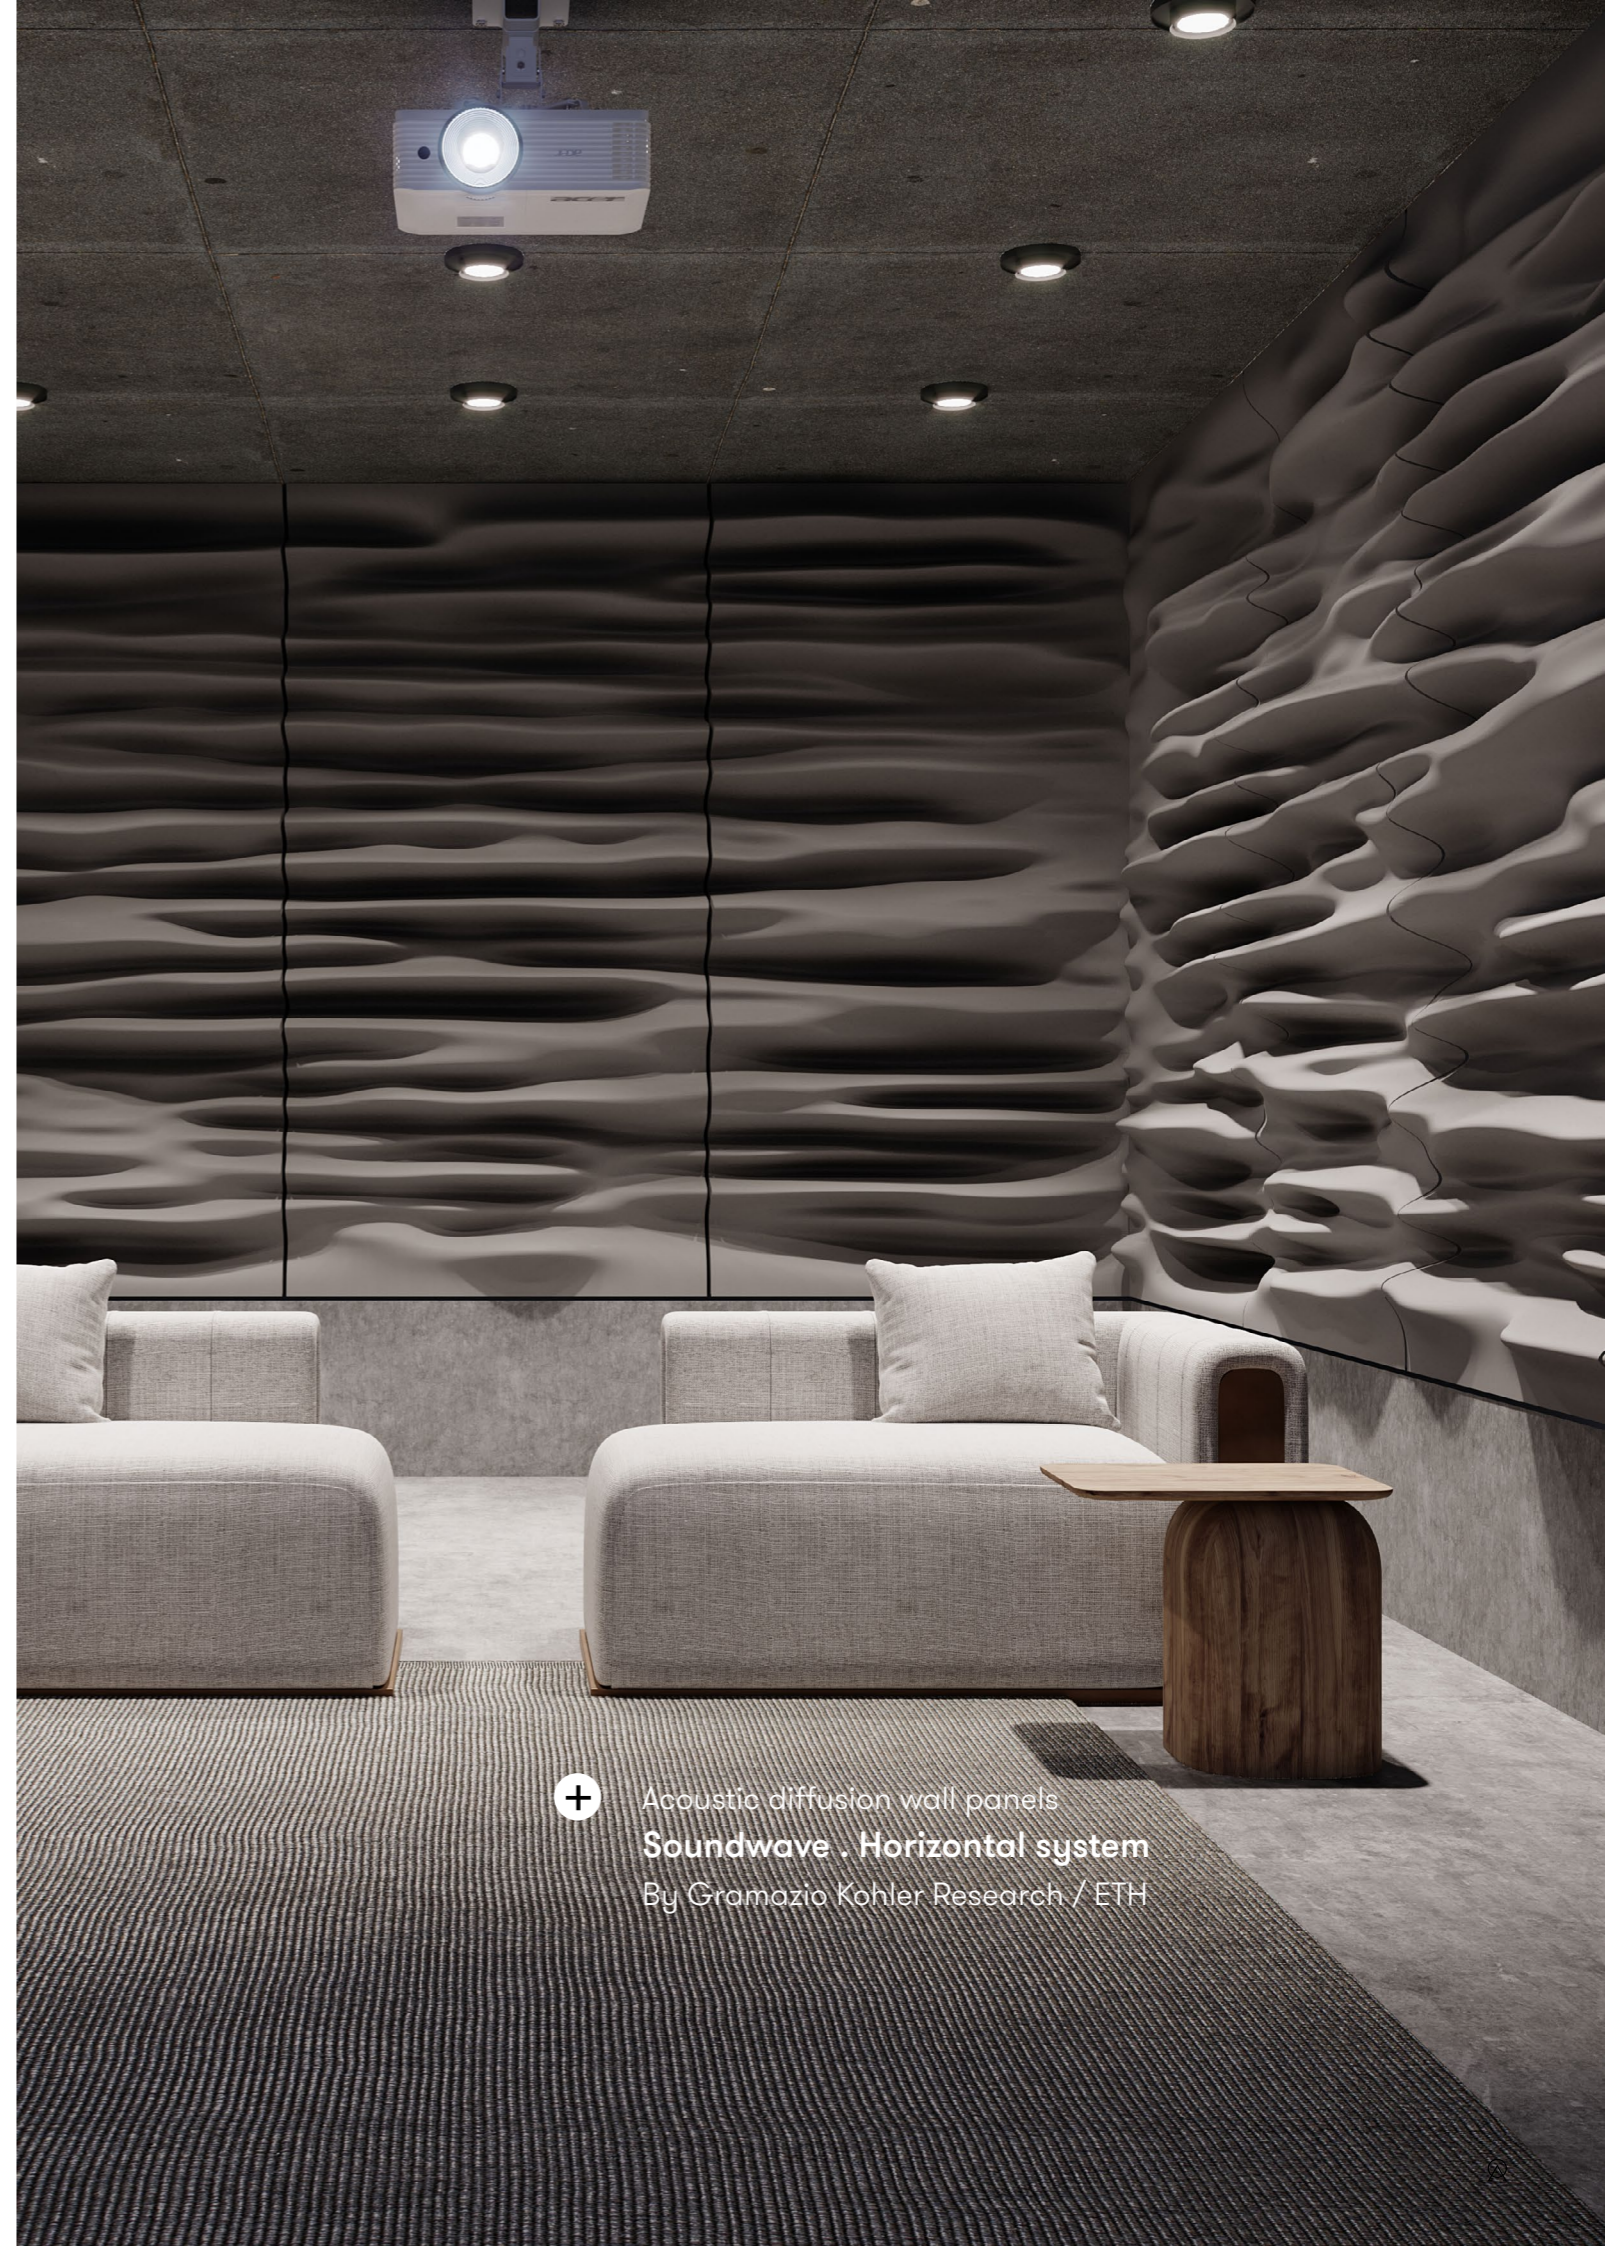

+ Acoustic diffusion wall panels
Soundwave . Horizontal system
By Gramazio Kohler Research / ETH