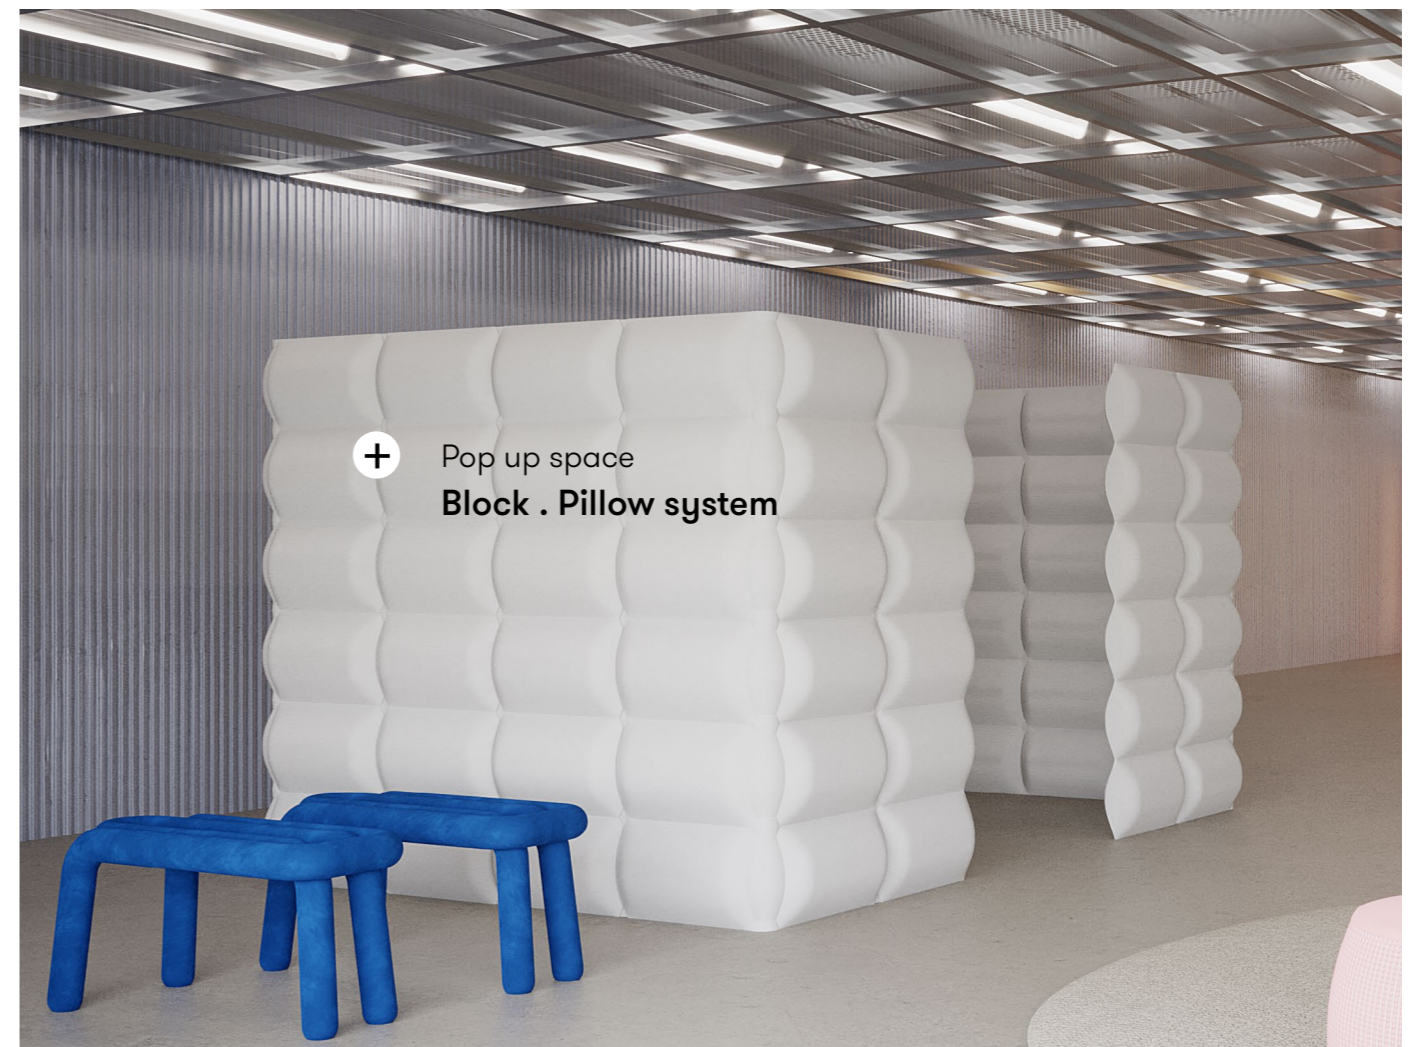

# Block .

Wall panels, Furniture object

The Block . system is a versatile wall solution that can be used as a free-standing partition wall as well as a cladding panel. Its soft forms optimize acoustics and make a fun contrast with its solid surface. Use it to define enclosed meeting areas or as a statement freestanding divider. Customize to your required size and preferred color.

## Product line

Pillow

Drape

[+ www.aectual.com/systems/block-pillow](http://www.aectual.com/systems/block-pillow)

+ Pop up wall  
Block . Pillow system

+ Object  
Puf Pouf

+ Pop up space  
Block . Drape system

+ Pop up space  
Block . Pillow system

+ Pop up wall  
Block . Pillow system

+ Object  
Puf Pouf