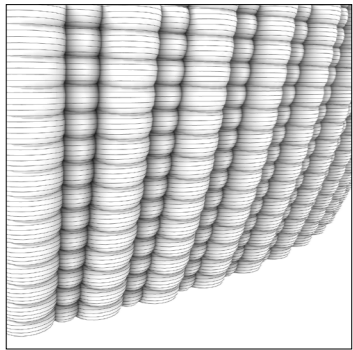

Puff Poufs

Interiors

From afar, the Puff Poufs remind somewhat of cacti, but these poufs are far more comfortable. They can be used as a seating element or coffee table and come in variable sizes that can be endlessly configured to taste.

Product line

Knit

www.aectual.com/