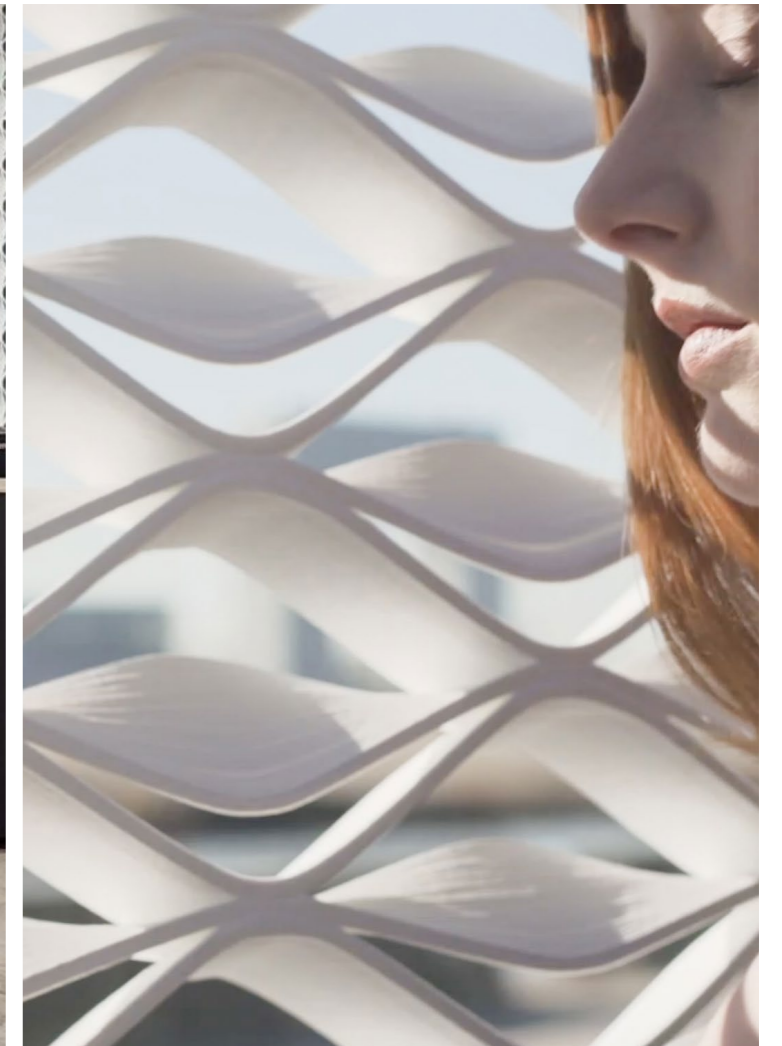

+ Window & meeting room covering
Gradient . Curve system
Edge Technology Amsterdam