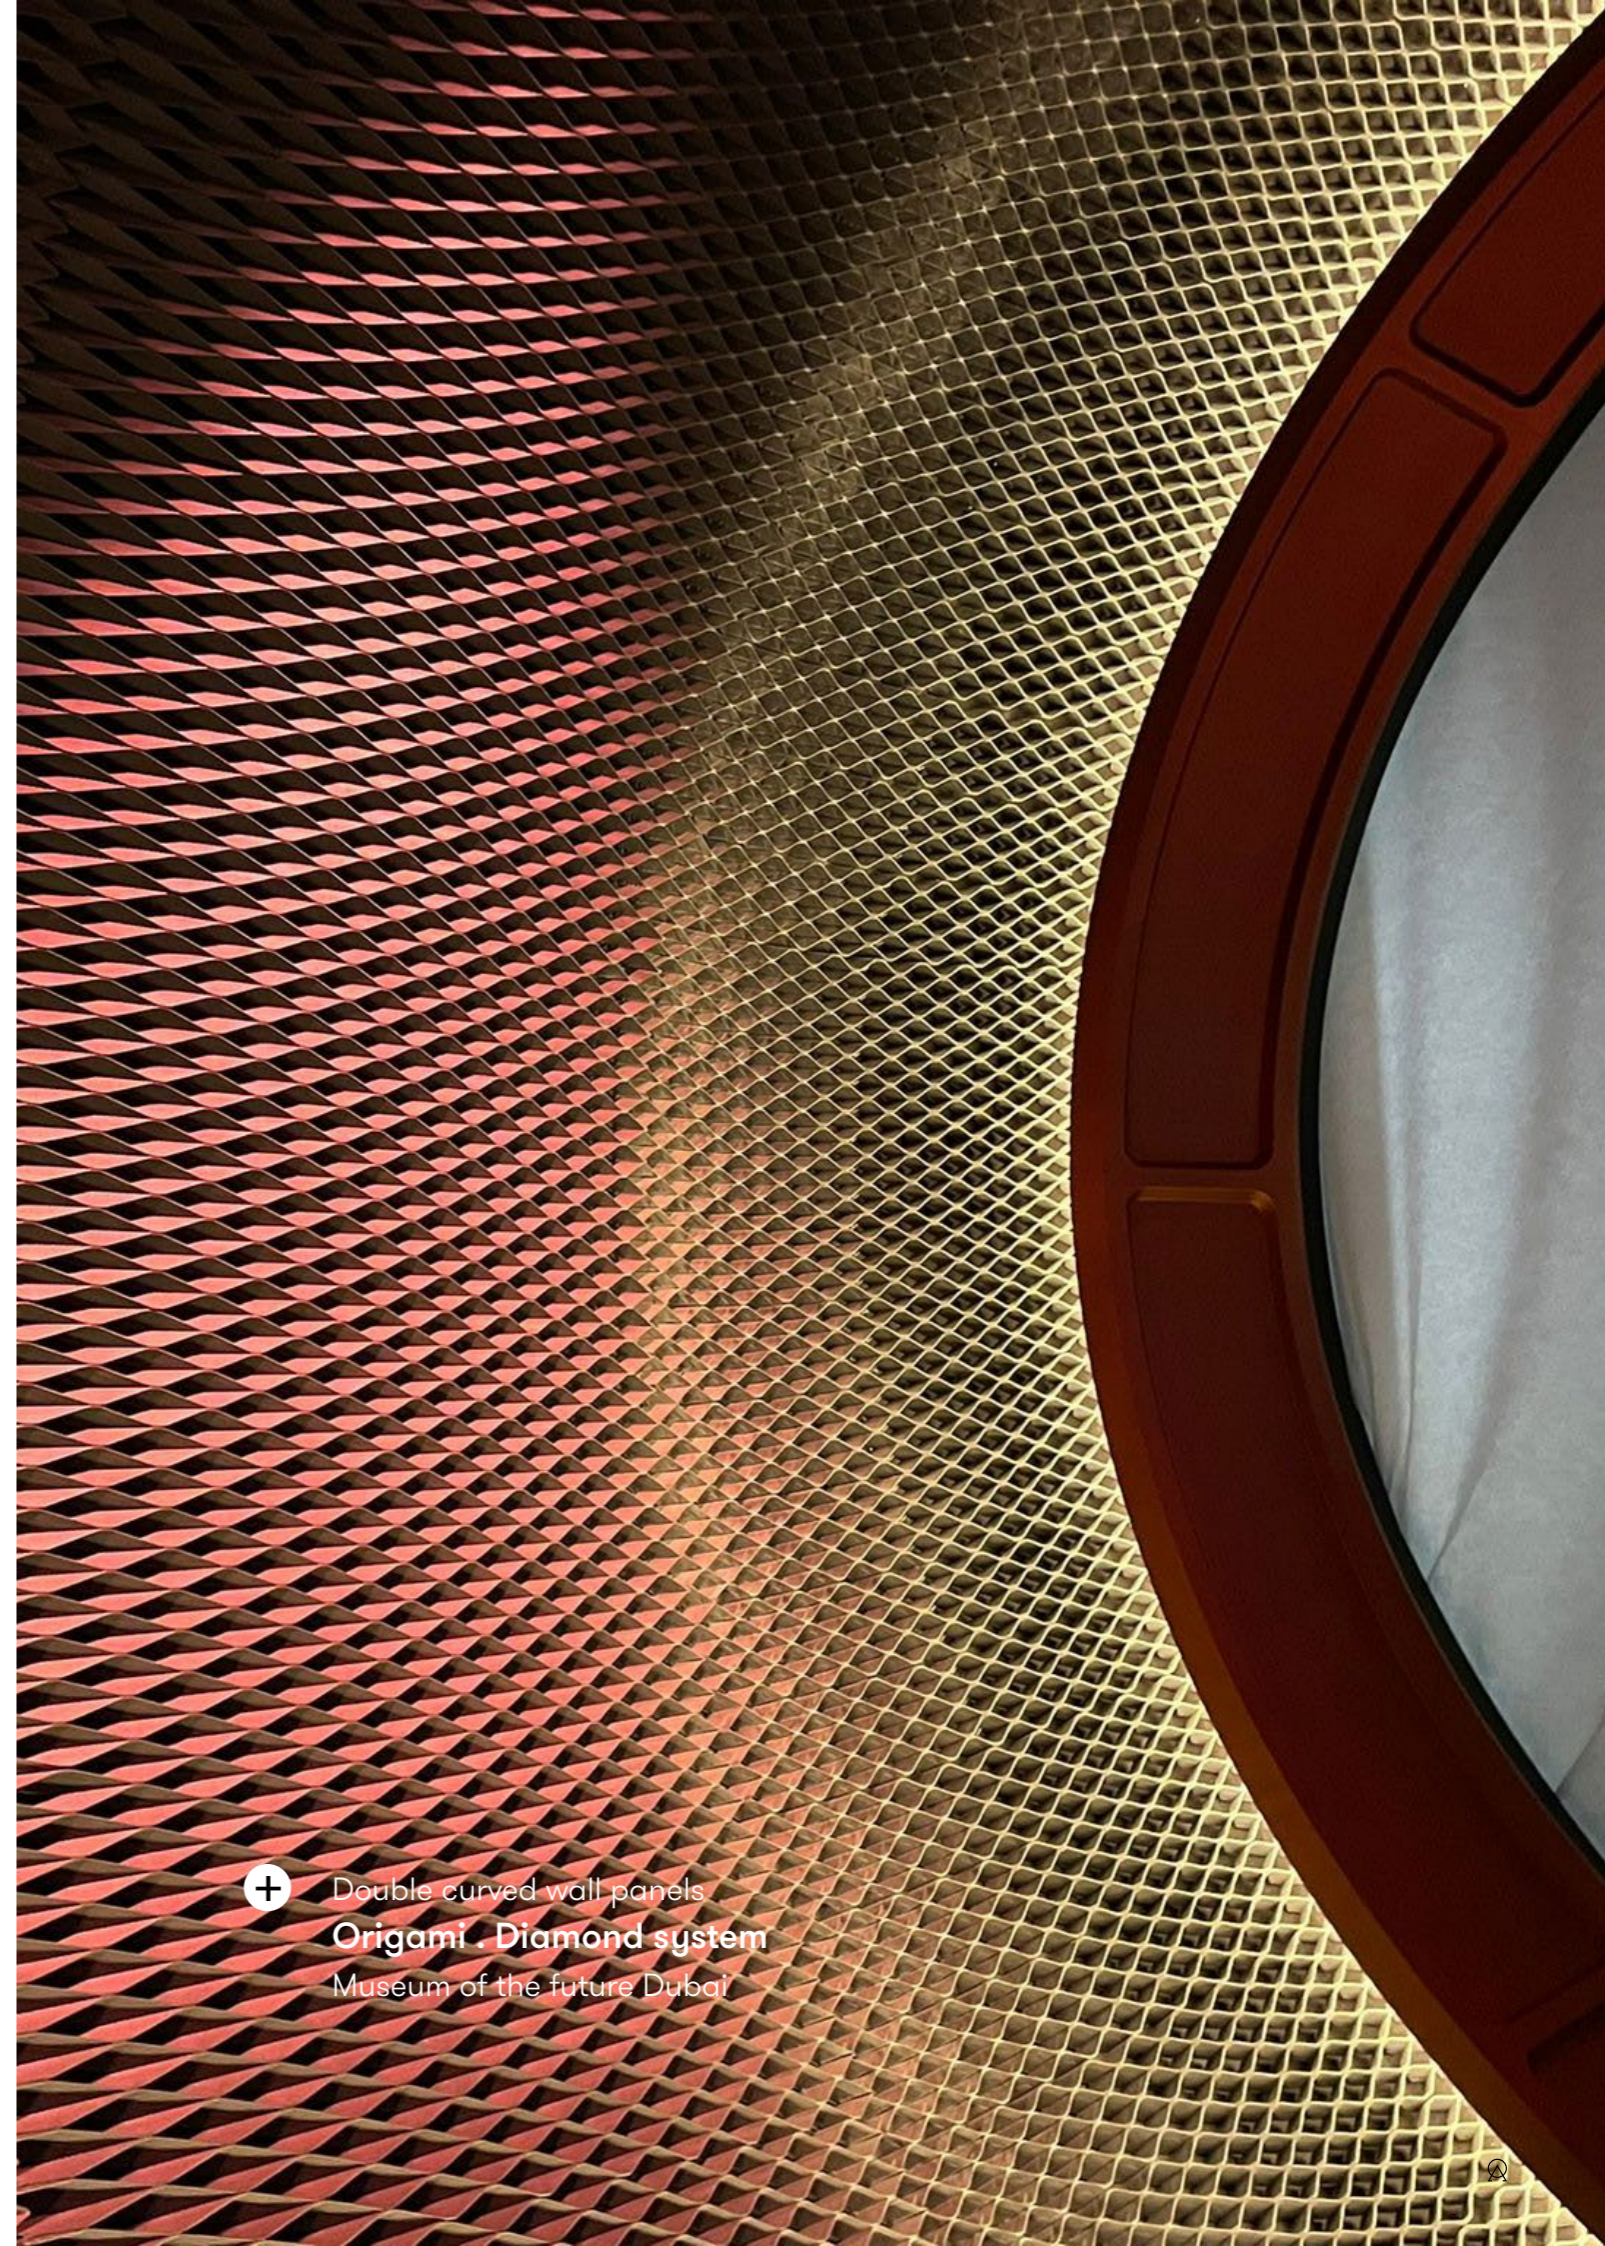

+ Double curved wall panels
Origami . Diamond system
Museum of the future Dubai