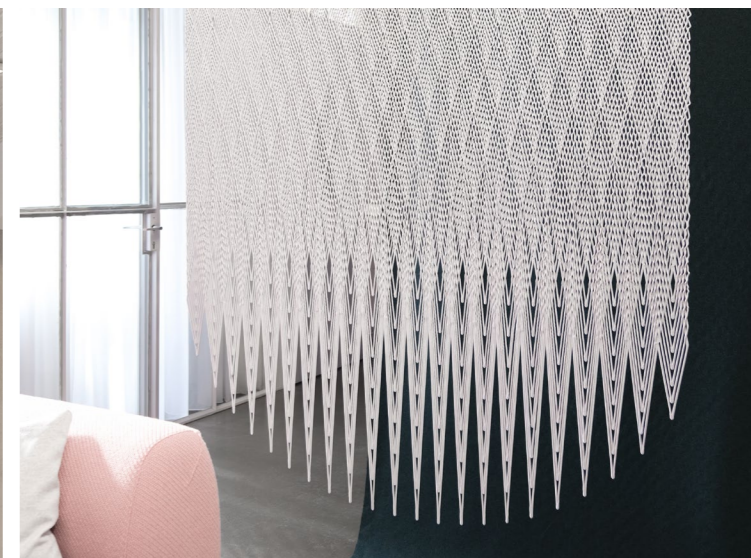

+ Hanging screens
Crochet . Diamond system