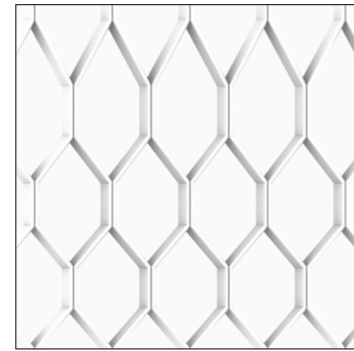

Mesh .

Partition screens, Window coverings

The Mesh . system consists of highly graphic, thin hanging partition screens with patterns that can change in size & shape. Configure the direction of the shape to create more dense or more open patterns. Use the system as a spatial solution to guide routing and atmosphere. The system is scalable to any area and available in your color of choice.

Product line