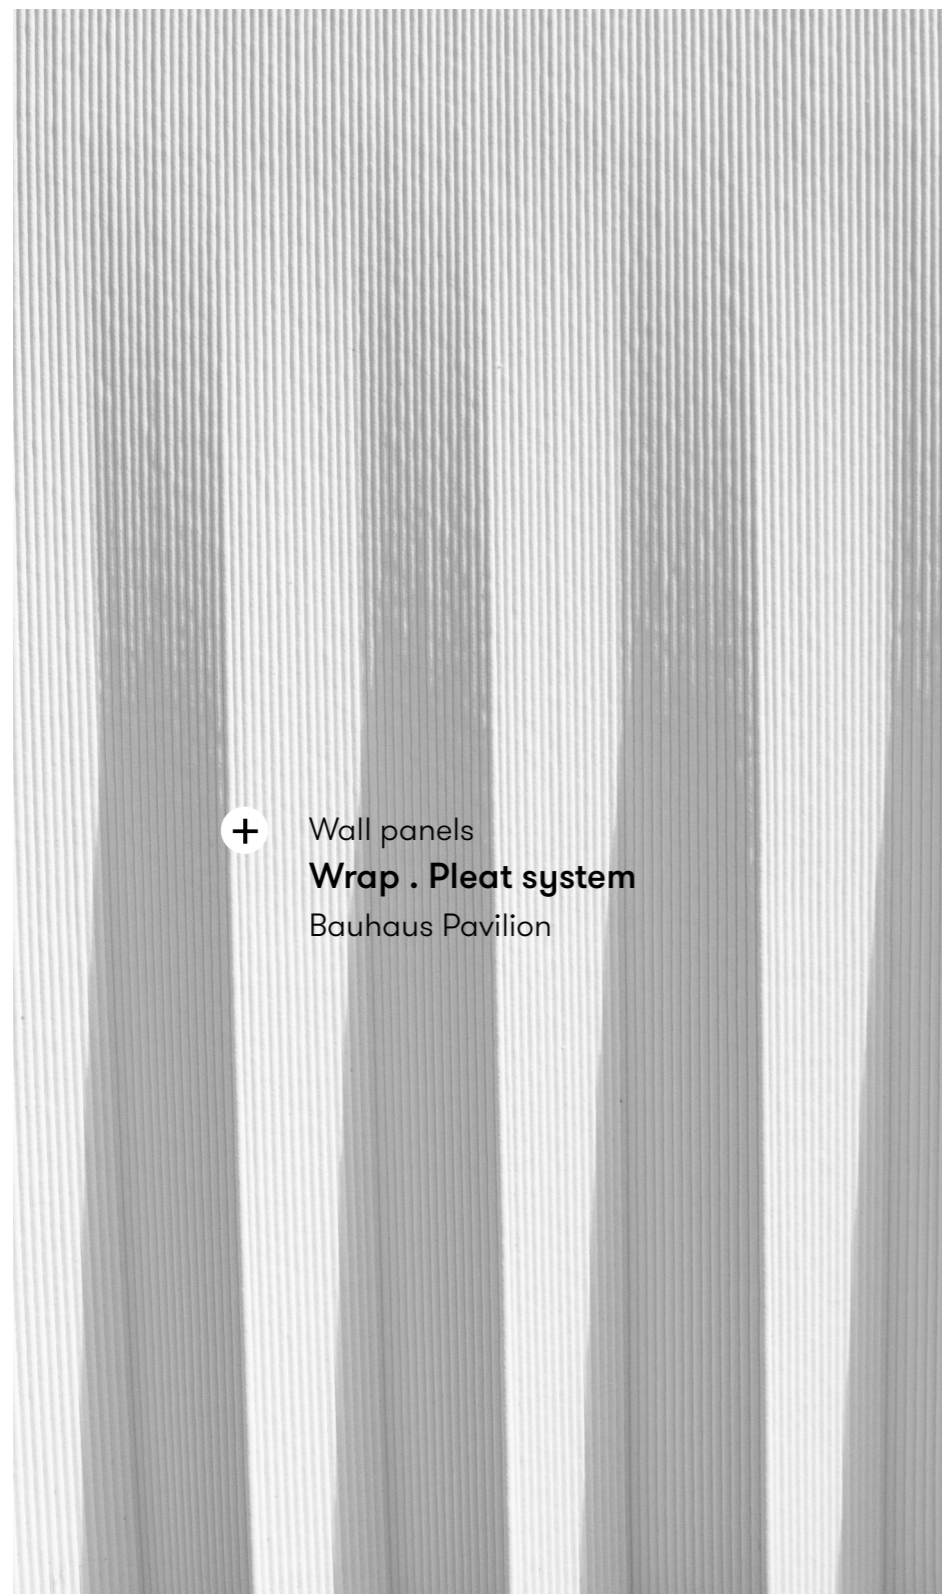

+ Wall panels
Wrap . Pleat system
Bauhaus Pavilion