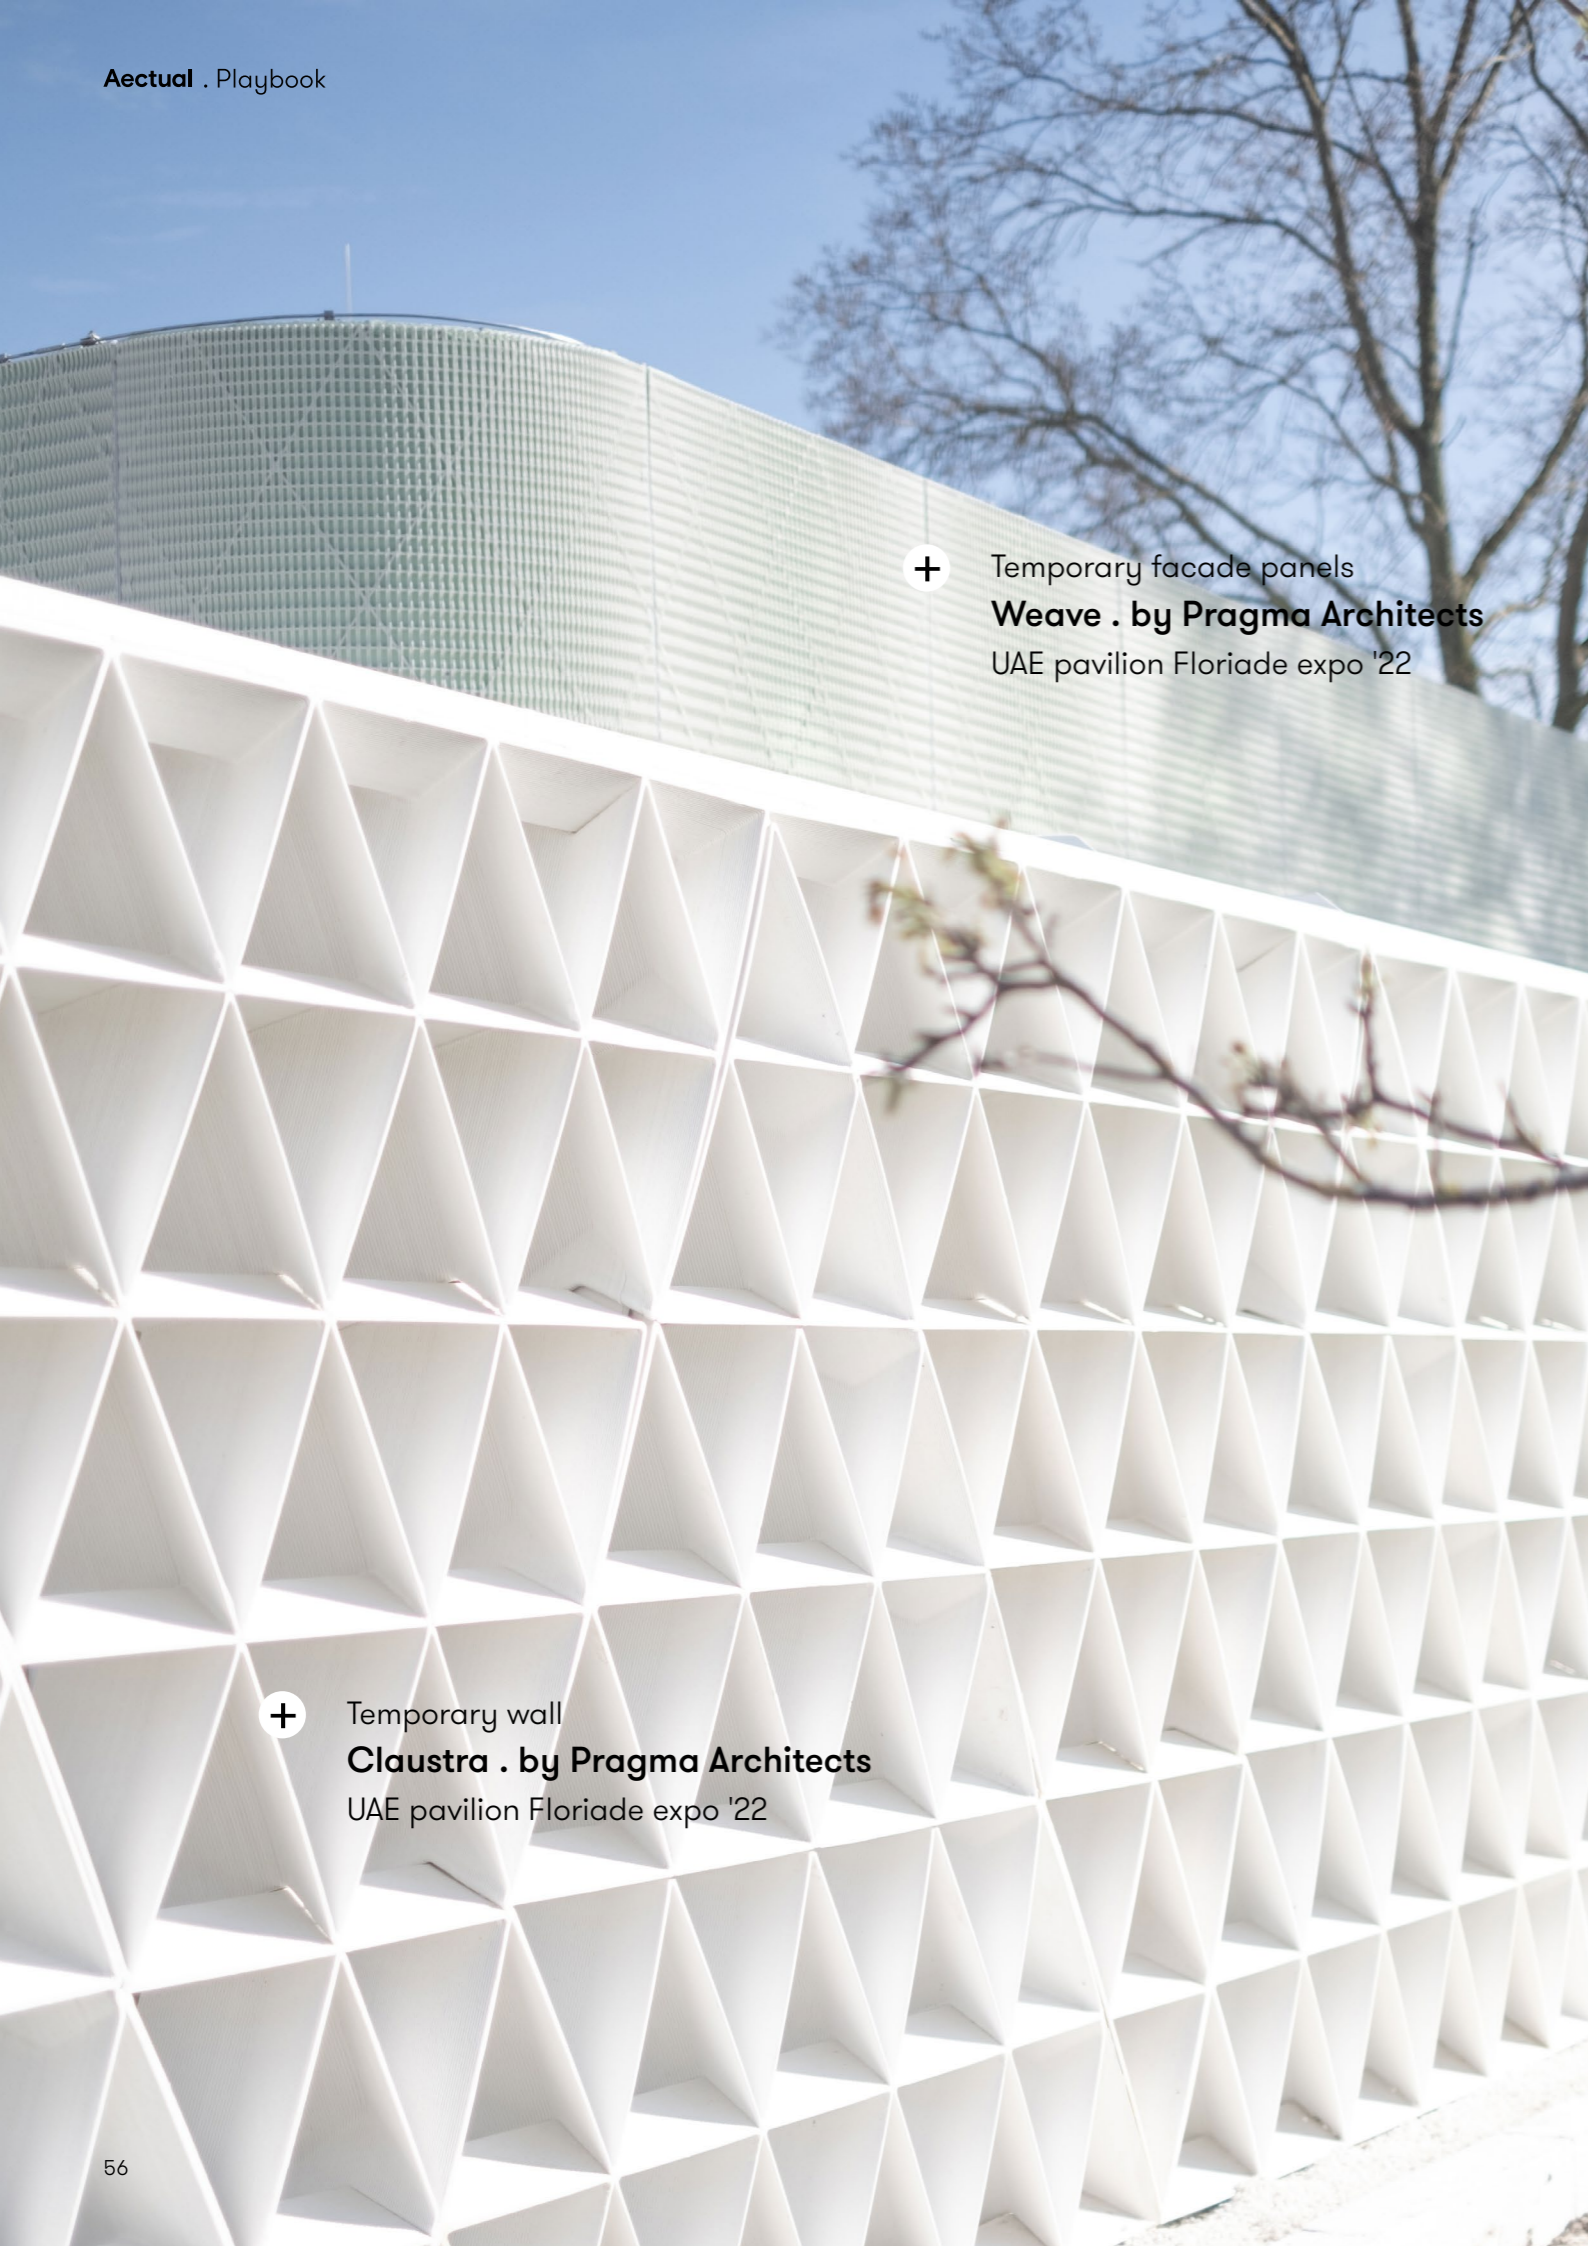

+ Temporary facade panels
Weave . by Pragma Architects
UAE pavilion Floriade expo '22

+ Temporary wall
Claustra . by Pragma Architects
UAE pavilion Floriade expo '22