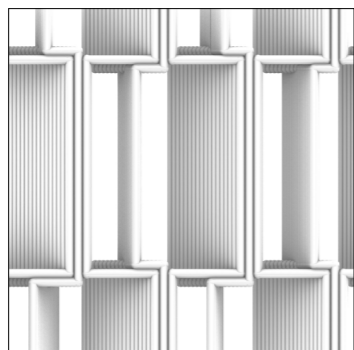

Gradient .

Screens, Window coverings, Wall panels, Furniture panels, Outdoor canopies

The Gradient system plays with light & privacy through adaptive patterns that gradually open and close. Every cell in this product has a louver that can be positioned at an exact angle. This allows you to create bespoke graphic and brand designs, precise sun shading, and play with privacy. Use it as hanging screens to provide tailored shade in front of windows, or self-standing room divider. Scalable to every area size and available in your color of choice.

Product line

Nazka

[+ www.aectual.com/systems/gradient-curve](https://www.aectual.com/systems/gradient-curve)

+ Window covering
Gradient . Curve system