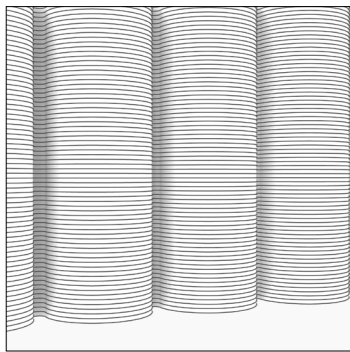

Wrap .

Window panels, Column Coverings, Furniture object, Temporary facades

The Wrap . system allows you to fully shape wall panels to your functional and aesthetic needs. You can 'wrap' interiors and objects to create a totally bespoke finish. Benefit from the freedom of form and integrate functions such as seating, shelving and product displays, into one wall element. Easy to adapt to every size of space and available in your color of choice.

Products line

Halfpipe