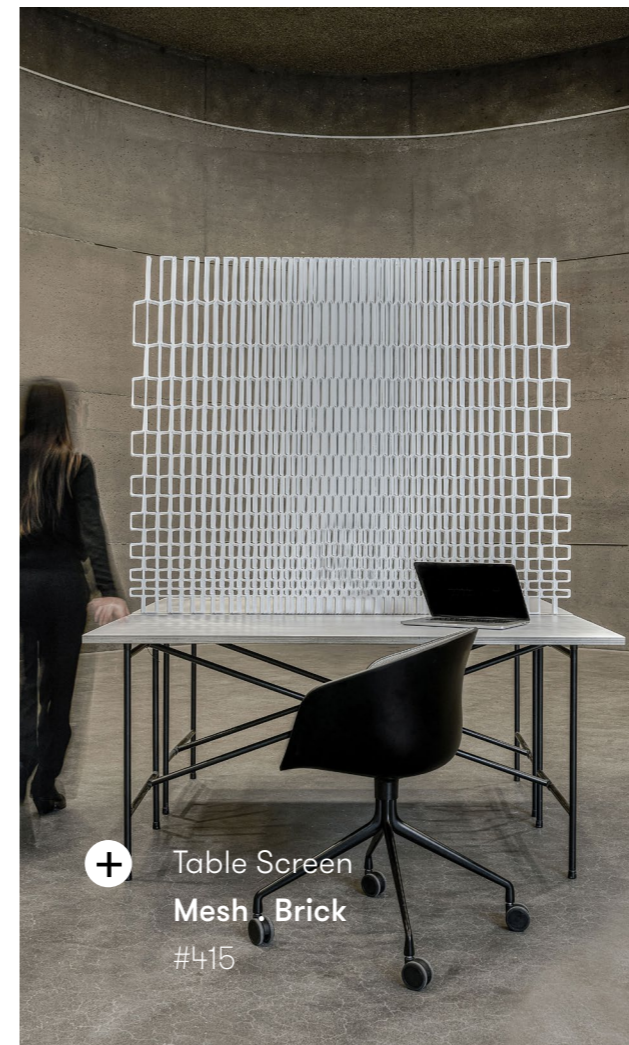

+ Table Screen
Mesh . Brick
#415